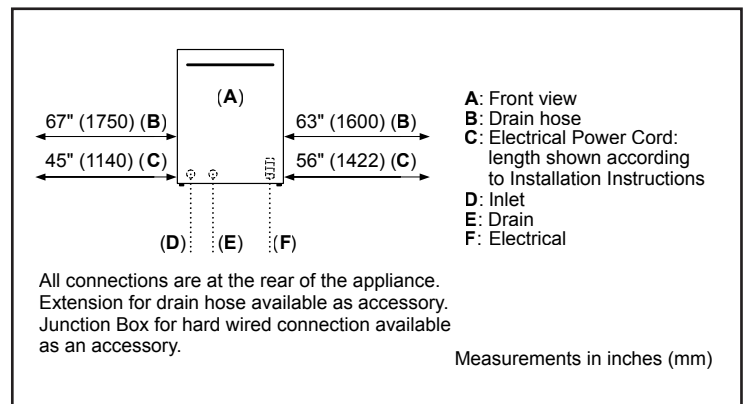

24" Recessed Handle Dishwasher

300 Series – Stainless Steel SHE41CM2N

Installation Details

Accessories: To purchase Bosch accessories, cleaners & parts please visit www.bosch-home.com/us/store or call 1-800-944-2904 (Mon to Fri 5 am to 6 pm PST, Sat 6 am to 3 pm PST).

Notes: All height, width and depth dimensions are shown in inches. BSH reserves the absolute and unrestricted right to change product materials and specifications, at any time, without notice. Consult the product's installation instructions for final dimensional data and other details prior to making cutout.

Warranties: Please see Use & Care manual or Bosch website for statement of limited warranty.

For more information on our entire line of products, go to www.bosch-home.com/us or call 1-800-944-2904

© BSH Home Appliances Corporation. All rights reserved. Bosch is a registered trademark of Robert Bosch GmbH.