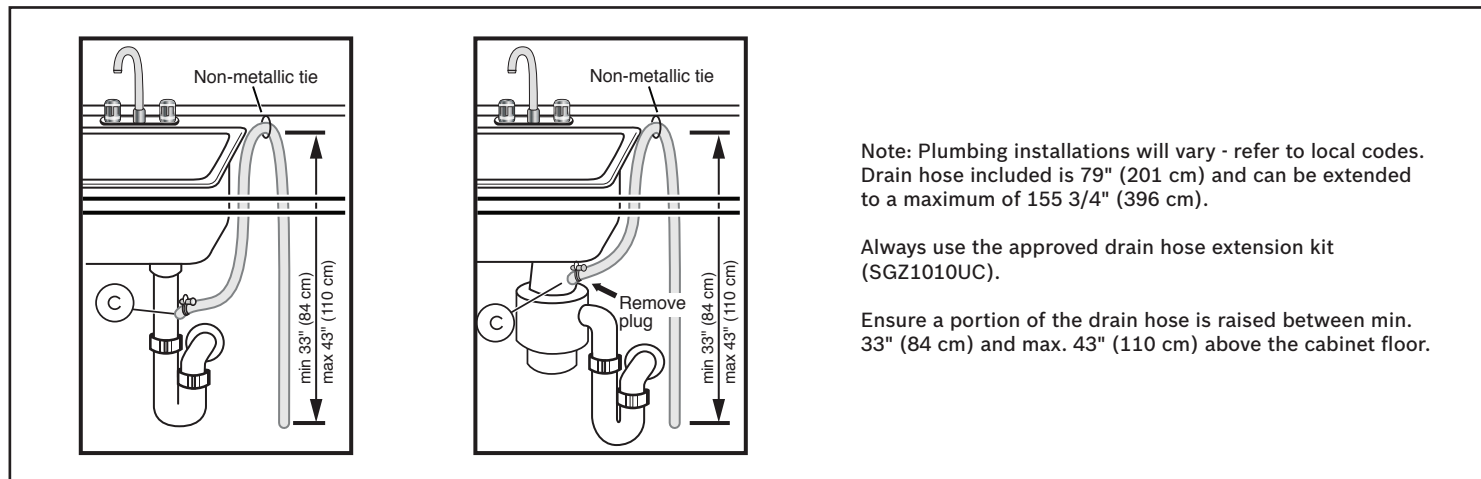

Notes: All height, width and depth dimensions are shown in inches. BSH reserves the absolute and unrestricted right to change product materials and specifications, at any time, without notice. Consult the product's installation instructions for final dimensional data and other details prior to making cutout.

24" Recessed Handle Dishwasher

300 Series – Stainless Steel SHE41CM2N

Installation Details

Note: Plumbing installations will vary - refer to local codes. Drain hose included is 79" (201 cm) and can be extended to a maximum of 155 3/4" (396 cm).