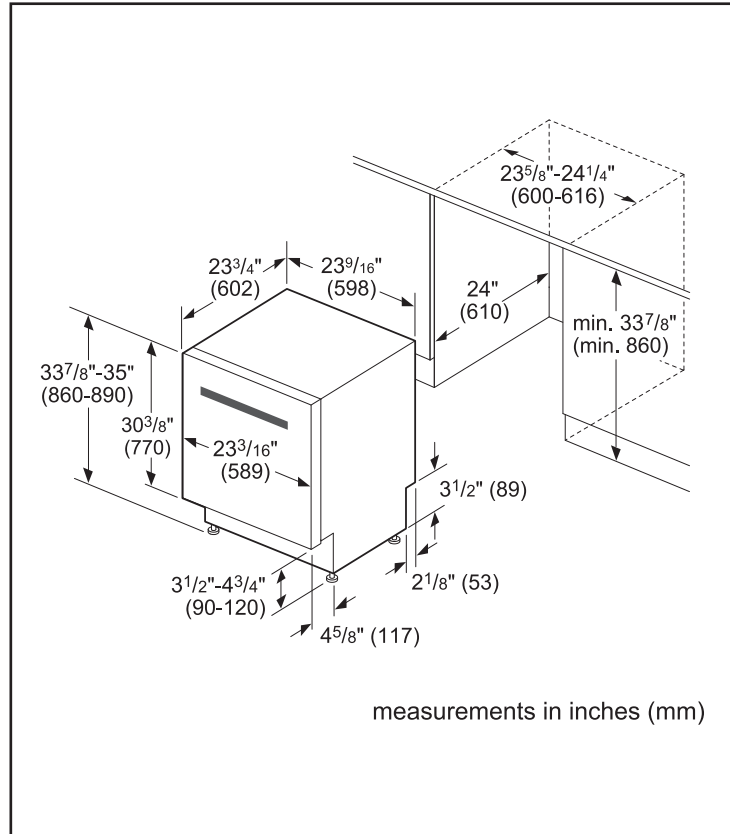

24" Recessed Handle Dishwasher

300 Series – Stainless Steel SHE41CM2N

Installation Details

Accessories: To purchase Bosch accessories, cleaners & parts please visit www.bosch-home.com/us/store or call 1-800-944-2904 (Mon to Fri 5 am to 6 pm PST, Sat 6 am to 3 pm PST).

Notes: All height, width and depth dimensions are shown in inches. BSH reserves the absolute and unrestricted right to change product materials and specifications, at any time, without notice. Consult the product's installation instructions for final dimensional data and other details prior to making cutout.

Warranties: Please see Use & Care manual or Bosch website for statement of limited warranty.

For more information on our entire line of products, go to www.bosch-home.com/us or call 1-800-944-2904

© BSH Home Appliances Corporation. All rights reserved. Bosch is a registered trademark of Robert Bosch GmbH.