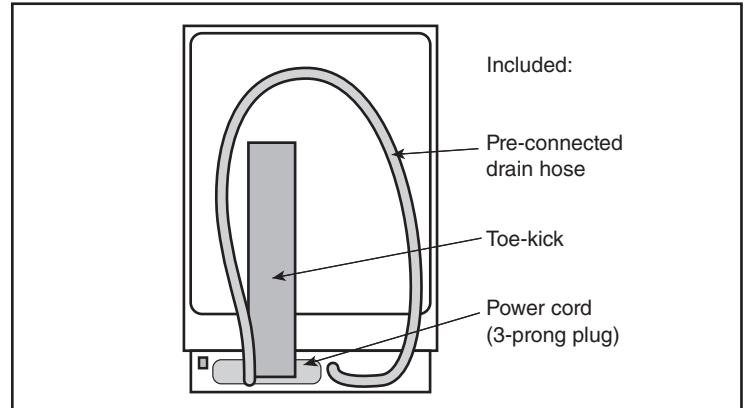

24" Recessed Handle Dishwasher

300 Series – Stainless Steel SHE41CM2N

Installation Details

Accessories: To purchase Bosch accessories, cleaners & parts please visit www.bosch-home.com/us/store or call 1-800-944-2904 (Mon to Fri 5 am to 6 pm PST, Sat 6 am to 3 pm PST).

Notes: All height, width and depth dimensions are shown in inches. BSH reserves the absolute and unrestricted right to change product materials and specifications, at any time, without notice. Consult the product's installation instructions for final dimensional data and other details prior to making cutout.

Warranties: Please see Use & Care manual or Bosch website for statement of limited warranty.

For more information on our entire line of products, go to www.bosch-home.com/us or call 1-800-944-2904

© BSH Home Appliances Corporation. All rights reserved. Bosch is a registered trademark of Robert Bosch GmbH.