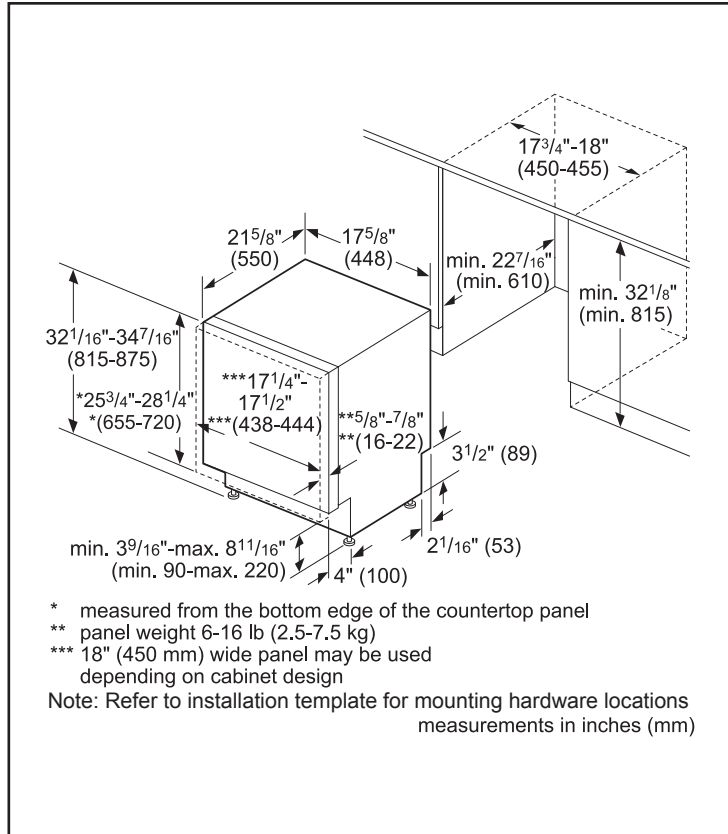

18" Custom Panel ADA-compliant Dishwasher

800 Series – Custom Panel SPV68C73UC

Installation Details

Accessories: To purchase Bosch accessories, cleaners & parts please visit www.bosch-home.com/us/store or call 1-800-944-2904 (Mon to Fri 5 am to 6 pm PST, Sat 6 am to 3 pm PST).

Notes: All height, width and depth dimensions are shown in inches. BSH reserves the absolute and unrestricted right to change product materials and specifications, at any time, without notice. Consult the product's installation instructions for final dimensional data and other details prior to making cutout.

Warranties: Please see Use & Care manual or Bosch website for statement of limited warranty.

For more information on our entire line of products, go to www.bosch-home.com/us or call 1-800-944-2904

© BSH Home Appliances Corporation. All rights reserved. Bosch is a registered trademark of Robert Bosch GmbH.