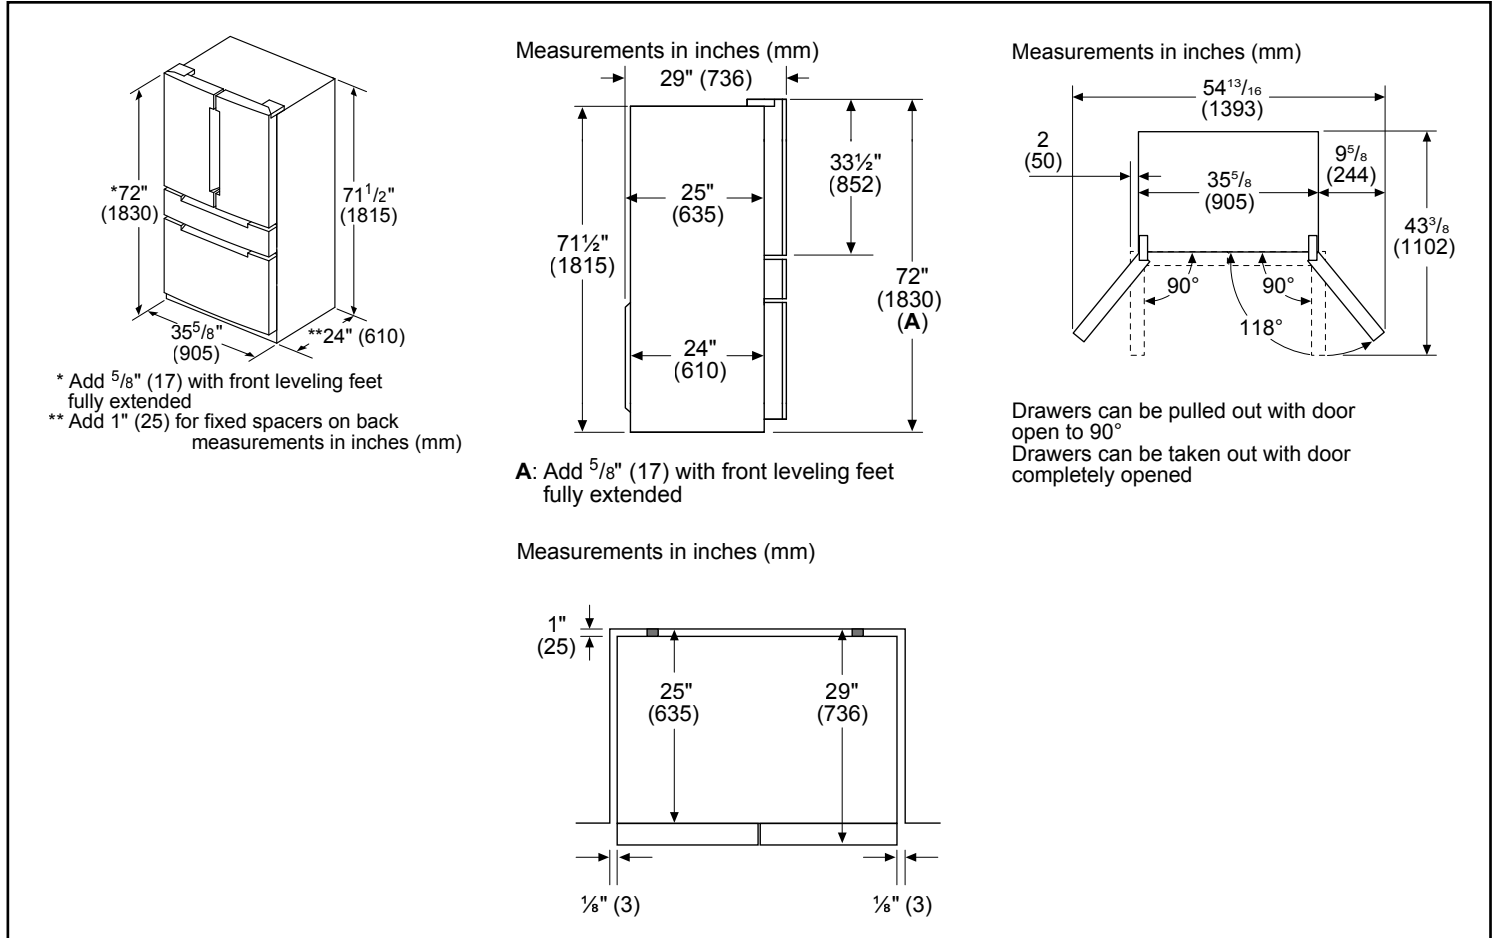

36" Counter-Depth 4-Door Refrigerator

800 Series – Refreshment Center – Arctic White B36CL81ENW

Installation Details

Accessories: To purchase Bosch accessories, cleaners & parts please visit www.bosch-home.com/us/store or call 1-800-944-2904 (Mon to Fri 5 am to 6 pm PST, Sat 6 am to 3 pm PST).

Notes: All height, width and depth dimensions are shown in inches. BSH reserves the absolute and unrestricted right to change product materials and specifications, at any time, without notice. Consult the product's installation instructions for final dimensional data and other details prior to making cutout.

Warranties: Please see Use & Care manual or Bosch website for statement of limited warranty.

For more information on our entire line of products, go to www.bosch-home.com/us or call 1-800-944-2904

© BSH Home Appliances Corporation. All rights reserved. Bosch is a registered trademark of Robert Bosch GmbH.