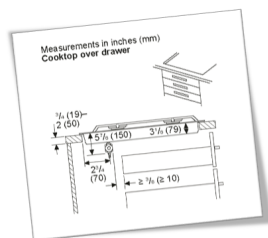

Cooktops with a **LOW PROFILE** maintop now have a built in **HEAT SHIELD**.

These cooktops can be installed over an open drawer or cabinet without any additional requirements.

In a rush for Bosch spec sheet? Use BSH "Text4spec"
Text a model number from your cell phone to 21432 and we'll send you a spec sheet back.