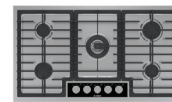

NGM8659UC
36"

NGM8059UC
30"

NGM8049UC
Black Stainless Steel
30"

Benchmark® Series FlameSelect

- ++ 18K max BTU dual flame power burner
- ++ Sleek black glass control panel
- ++ 7 segment LED digital display

NGMP659UC
36"

NGMP059UC
30"

NGMP677UC
Glass
36"

NGMP077UC
Glass
30"

FlameSelect® Gas Cooktops

Key Features

FlameSelect® – a better way to cook on gas

Nine precise power levels deliver accurate flame height at each level every time for consistent, repeatable results. There's no more need to check the flame height.

Dual-Flame Power Burner

The dual-flame power burner has 2 rings for low and high flame settings so you can go from simmer to sear with ease. Levels 1-3 use the inner ring, and 4-9 use both rings for maximum heat.