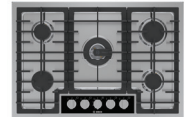

NGM5659UC
36"

NGM5059UC
30"

NGM5453UC
24"

800 Series FlameSelect

- + 17K max BTU dual flame power burner
- + FlameSelect® technology
- + Knob illumination
- + Dishwasher-safe grates
- + Residual heat indicators

NGM8659UC
36"

NGM8059UC
30"

NGM8049UC
Black Stainless Steel
30"

Benchmark® Series FlameSelect

- ++ 18K max BTU dual flame power burner
- ++ Sleek black glass control panel
- ++ 7 segment LED digital display

NGMP659UC
36"

NGMP059UC
30"

NGMP677UC
Glass
36"

NGMP077UC
Glass
30"

FlameSelect® Gas Cooktops

Key Features

FlameSelect® – a better way to cook on gas

Nine precise power levels deliver accurate flame height at each level every time for consistent, repeatable results. There's no more need to check the flame height.

Dual-Flame Power Burner

The dual-flame power burner has 2 rings for low and high flame settings so you can go from simmer to sear with ease. Levels 1-3 use the inner ring, and 4-9 use both rings for maximum heat.