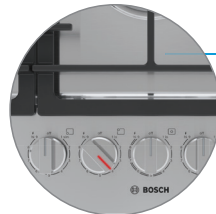

NGMP659UC
36"

NGMP059UC
30"

NGMP677UC
Glass
36"

NGMP077UC
Glass
30"

FlameSelect® Gas Cooktops

Key Features

FlameSelect® – a better way to cook on gas

Nine precise power levels deliver accurate flame height at each level every time for consistent, repeatable results. There's no more need to check the flame height.

Dual-Flame Power Burner

The dual-flame power burner has 2 rings for low and high flame settings so you can go from simmer to sear with ease. Levels 1-3 use the inner ring, and 4-9 use both rings for maximum heat.

Easy to clean surface

Available in grey tempered glass or stainless steel with rounded edges, the low profile cooking surface is sleek and easy to clean.

Flame Safe safety mechanism

For added safety and peace of mind, the gas valve closes if the flame hasn't heated the burner. If the flame goes out, the gas is automatically shut off.