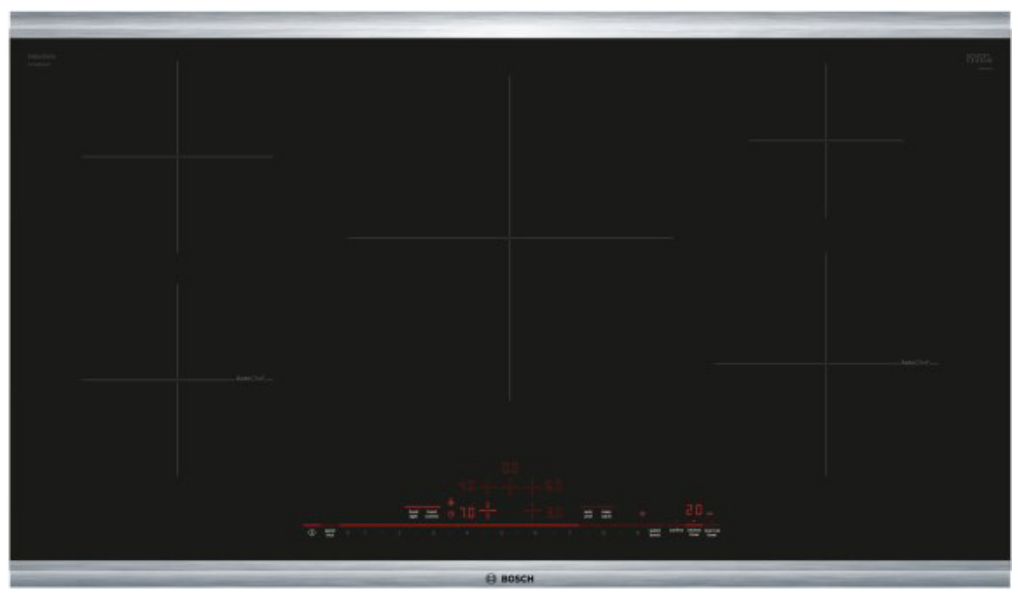

NIT8660SUC* - 36"

Features:

- ❖ 17 heat settings
- ❖ 11" – 3600 W element (30")
- ❖ 12" – 5400 W dual ring element (36")
- ❖ PreciseSelect® 2.0 controls
- ❖ AutoChef® frying sensor
- ❖ SpeedBoost
- ❖ Count-up timer
- ❖ Home Connect® / Hood Control
- ❖ Framed or Frameless design options
- ❖ 30 Amp Breaker—30"
- ❖ 40 Amp Breaker—36"