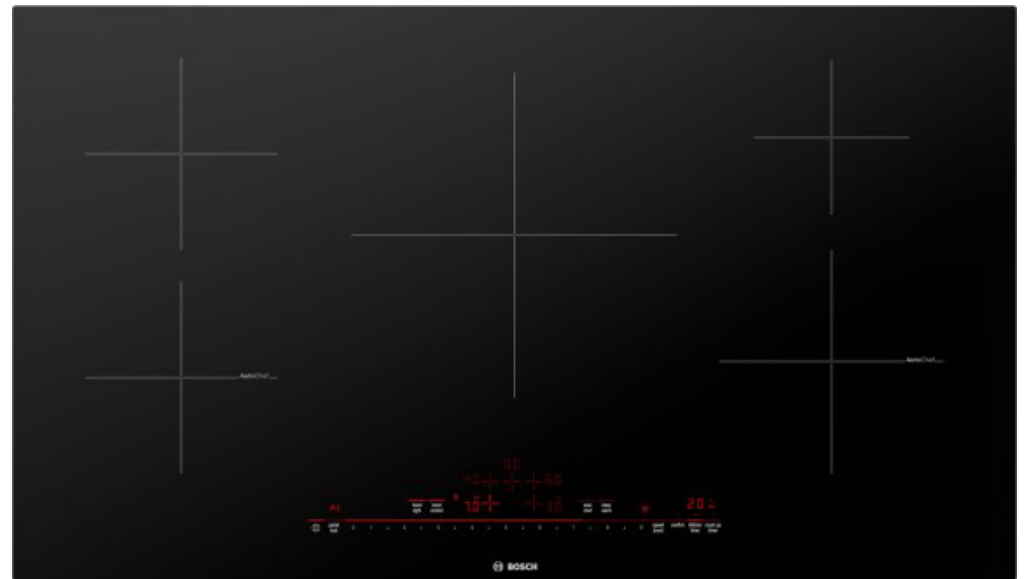

NIT8660UC - 36"