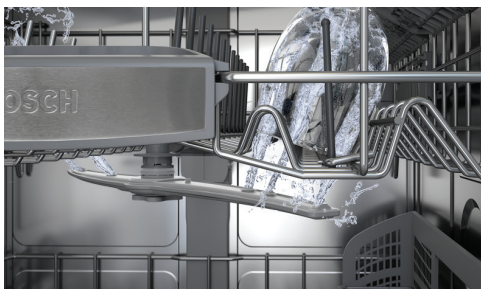

PrecisionWash®

Intelligent sensors continually scan and check the progress of dishes throughout the cycle, and powerful, precision spray arms go to work targeting every item of every load.