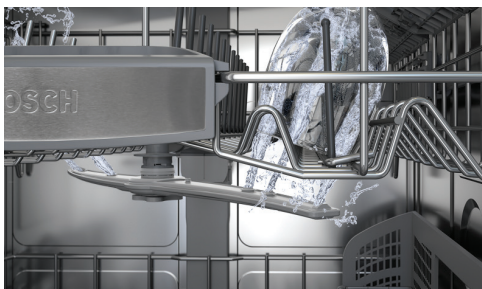

PrecisionWash®

Intelligent sensors continually scan and check the progress of dishes throughout the cycle, and powerful, precision spray arms go to work targeting every item of every load.