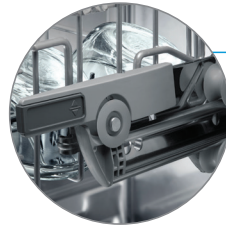

Rackmatic®

The RackMatic adjustable middle rack easily adjusts to 9 different positions to allow taller items like stemware to fit, while leaving room for pots and pans below.