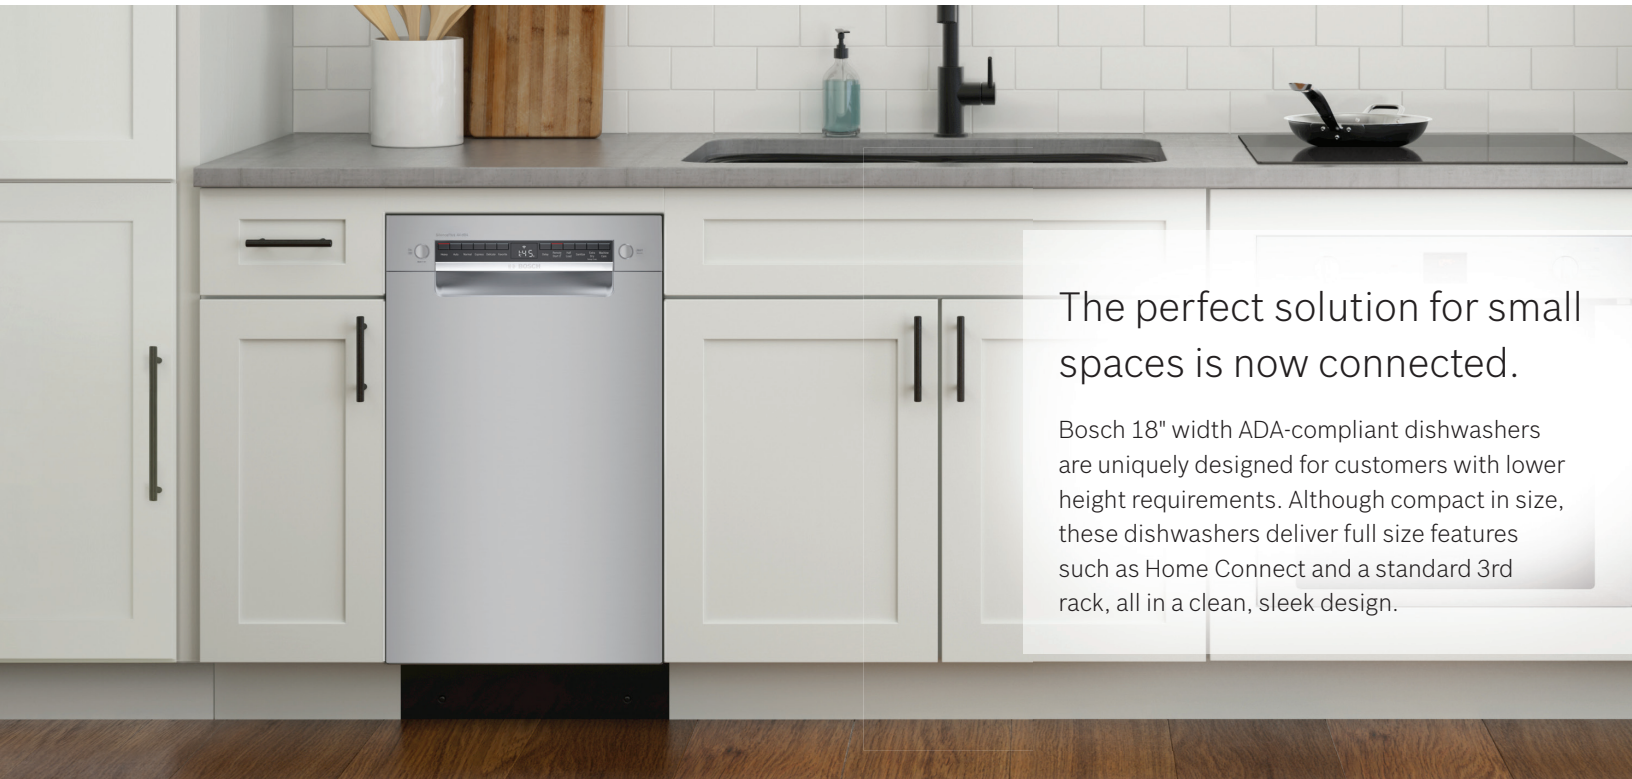

October 2023

The perfect solution for small spaces is now connected.

Bosch 18" width ADA-compliant dishwashers are uniquely designed for customers with lower height requirements. Although compact in size, these dishwashers deliver full size features such as Home Connect and a standard 3rd rack, all in a clean, sleek design.