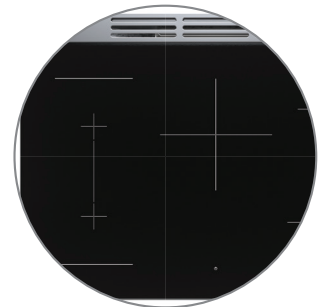

**Inclined Digital Display**  
for easy viewing

Edge to edge glass surface is sleek and **Bosch's Most Powerful 5,500W Element** delivers maximum power (36" model)

**CombiZone** combines 2 induction zones into 1 larger area for greater cooking flexibility