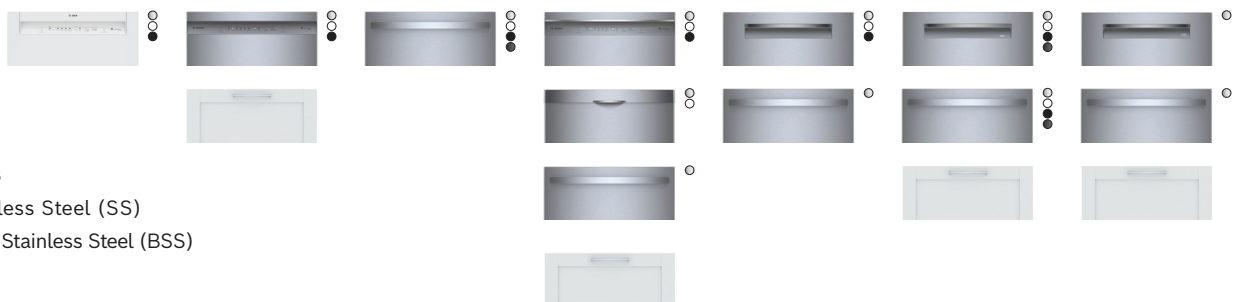

Big Innovations. Thoughtful little details. That's Bosch.

	100 Series	100 Plus	100 Premium	300 Series	500 Series	800 Series	Benchmark™ Series
dBA	50	48	46	46	44	42	39/38
Wash System	PrecisionWash®	PrecisionWash®	PrecisionWash®	PrecisionWash®	PrecisionWash®	PowerControl™	PowerControl™
Dry System	PureDry®	PureDry®	PureDry®	PureDry®	AutoAir®	CrystalDry™	CrystalDry™
Tub	Hybrid	Hybrid	Hybrid	Full Stainless	Full Stainless	Full Stainless	Full Stainless
3rd Rack	None	None	Standard	Standard	Flexible	Flexible	Flexible
Middle Rack Adjust	None	RackMatic®	RackMatic®	RackMatic®	RackMatic®	RackMatic®	RackMatic®
Tine Flexibility	None	None	None	FlexSpace®	FlexSpace®	FlexSpace®	FlexSpace® Plus
Rack Glide	None	None	None	EasyGlide™	EasyGlide™	EasyGlide™	EasyGlide™ Plus
Cycle Indicator	None	None	InfoLight®	InfoLight®	InfoLight®	InfoLight®	TimeLight®
Leak Protection	24/7 Overflow Protection	24/7 Overflow Protection	24/7 Overflow Protection	24/7 AquaStop®	24/7 AquaStop®	24/7 AquaStop®	24/7 AquaStop®
Home Connect®	✓	✓	✓	✓	✓	✓	✓
Smart Cycle	✓	✓	✓	✓	✓	✓	✓
Touch Controls	✓	✓	✓	✓	✓	✓	✓
Anti-fingerprint SS & BSS	✓	✓	✓	✓	✓	✓	✓
ENERGY STAR® Certified	*			*	✓	✓	✓
Interior Light							✓
Water Softener							✓

Design & Color Options

- ☐ White
- ☐ Stainless Steel (SS)
- ☐ Black
- ☐ Black Stainless Steel (BSS)

*100 Series - SHE3AEE5N only. 300 Series - SHE53CE5N only.
Chart not inclusive of ADA-compliant and German-made models. For more information on all models, visit: www.bosch-home.com/us/products/dishwashers.