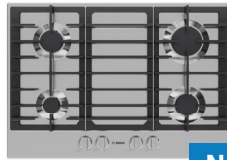

Continuous grates

Continuous grates make moving heavy pots easy, so you can cook your favorite dishes with ease.

Cooking flexibility

Gas cooktop burners feature high heat and low simmer options for optimal cooking flexibility. Powerful 16,000 BTU* burner for boiling, searing and stir-frying.

Easy to clean

One-piece stainless steel design makes clean-up easy.

Automatic re-ignition

Electronic re-ignition will automatically re-ignite the burner in case the flame goes out.

* Not available on models NGM3450UC or NGM3051UC.

300 Series Gas Cooktops

NEW

NGM3450UC
300 Series 24" 4 Burner
Stainless Steel

NEW

NGM3051UC
300 Series 30" 4 Burner
Stainless Steel

NEW

NGM3050UC
300 Series 30" 5 Burner
Stainless Steel

NEW

NGM3650UC
300 Series 36" 5 Burner
Stainless Steel

Beauty in every detail.

Ease of use

Perfect results are within reach with up-front centralized controls.

Sleek and timeless design

Every Bosch appliance displays the beauty of function. Heavy-duty metal knobs provide a premium look and feel.