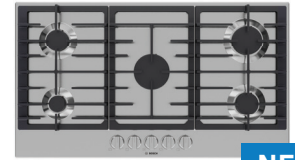

Easy to clean

One-piece stainless steel design makes clean-up easy.

Automatic re-ignition

Electronic re-ignition will automatically re-ignite the burner in case the flame goes out.

* Not available on models NGM3450UC or NGM3051UC.

300 Series Gas Cooktops

NEW

NGM3450UC
300 Series 24" 4 Burner
Stainless Steel

NEW

NGM3051UC
300 Series 30" 4 Burner
Stainless Steel

NEW

NGM3050UC
300 Series 30" 5 Burner
Stainless Steel

NEW

NGM3650UC
300 Series 36" 5 Burner
Stainless Steel

Beauty in every detail.

Ease of use

Perfect results are within reach with up-front centralized controls.

Sleek and timeless design

Every Bosch appliance displays the beauty of function. Heavy-duty metal knobs provide a premium look and feel.