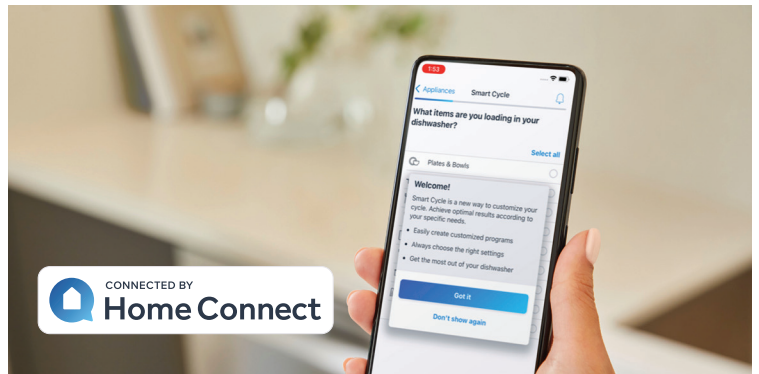

Clean smarter, not harder—only with Wi-Fi enabled Home Connect®

Enhance your cleaning experience with personalized app features like Smart Cycle which provides intelligent cycle guidance for the best results every time. Or get hands-free voice control with Amazon Alexa or Google Home and so much more, all when you use Wi-Fi-enabled Home Connect®.