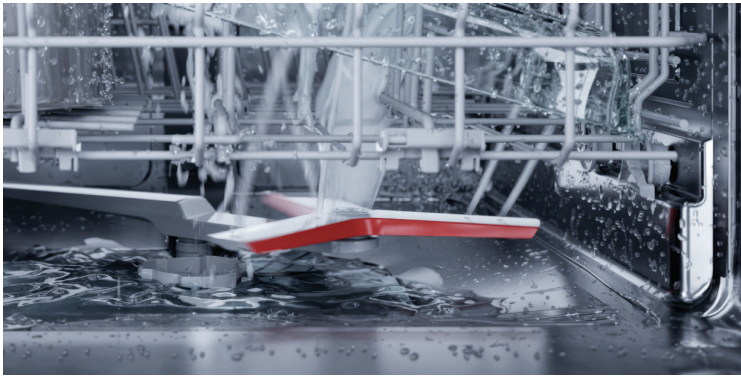

## The deepest clean with PowerControl™.\*

**PrecisionWash® technology** is featured on every Bosch dishwasher and uses intelligent sensors to assess soil levels and scan progress throughout your cycle.

**PowerControl™ spray arm** enhances **PrecisionWash®** performance by allowing you to select which areas get a targeted clean—no matter where you load your dishes on the bottom rack. So even your most challenging dishes get the deepest clean.