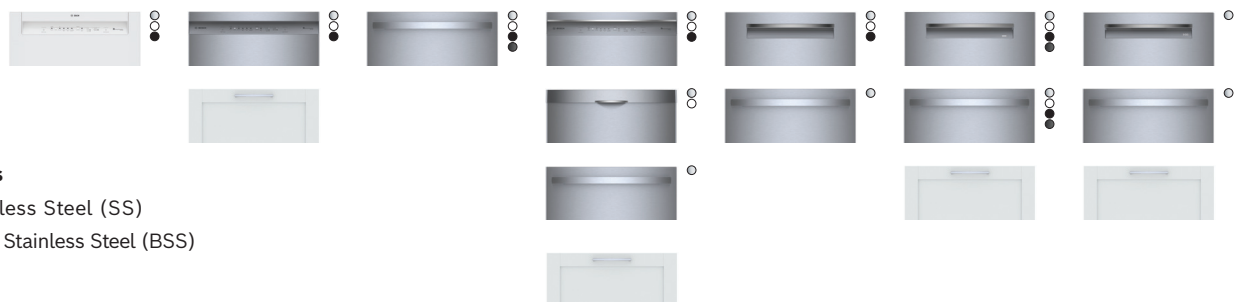

Big Innovations. Thoughtful little details. That's Bosch.

	100 Series	100 Plus	100 Premium	300 Series	500 Series	800 Series	Benchmark™ Series
dBa	50	48	46	46	44	42	39/38
Wash System	PrecisionWash®	PrecisionWash®	PrecisionWash®	PrecisionWash®	PrecisionWash®	PowerControl™	PowerControl™
Dry System	PureDry®	PureDry®	PureDry®	PureDry®	AutoAir®	CrystalDry™	CrystalDry™
Tub	Hybrid	Hybrid	Hybrid	Full Stainless	Full Stainless	Full Stainless	Full Stainless
3rd Rack	None	None	Standard	Standard	Flexible	Flexible	Flexible
Middle Rack Adjust	None	RackMatic®	RackMatic®	RackMatic®	RackMatic®	RackMatic®	RackMatic®
Tine Flexibility	None	None	None	FlexSpace®	FlexSpace®	FlexSpace®	FlexSpace® Plus
Rack Glide	None	None	None	EasyGlide™	EasyGlide™	EasyGlide™	EasyGlide™ Plus
Cycle Indicator	None	None	InfoLight®	InfoLight®	InfoLight®	InfoLight®	TimeLight®
Leak Protection	24/7 Overflow Protection	24/7 Overflow Protection	24/7 Overflow Protection	24/7 AquaStop®	24/7 AquaStop®	24/7 AquaStop®	24/7 AquaStop®
Home Connect®	✓	✓	✓	✓	✓	✓	✓
Smart Cycle	✓	✓	✓	✓	✓	✓	✓
Touch Controls	✓	✓	✓	✓	✓	✓	✓
Anti-fingerprint SS & BSS	✓	✓	✓	✓	✓	✓	✓
ENERGY STAR® Certified	*			*	✓	✓	✓
Interior Light							✓
Water Softener							✓

Design & Color Options

- White
- Black
- Stainless Steel (SS)
- Black Stainless Steel (BSS)

*100 Series - SHE3AEE5N only. 300 Series - SHE53CE5N only.
Chart not inclusive of ADA-compliant and German-made models. For more information on all models, visit: www.bosch-home.com/us/products/dishwashers.