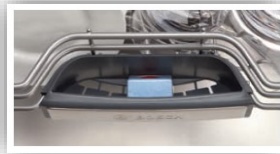

Rack-mounted detergent tray

Optimized for tablets, our detergent tray holds tabs in place for a dedicated spray jet to directly dissolve them completely. This not only results in a deeper clean, it also helps to reduce unwanted noise since there's no water jet spraying the inner door. (Dishwasher also works with powder and gel.)