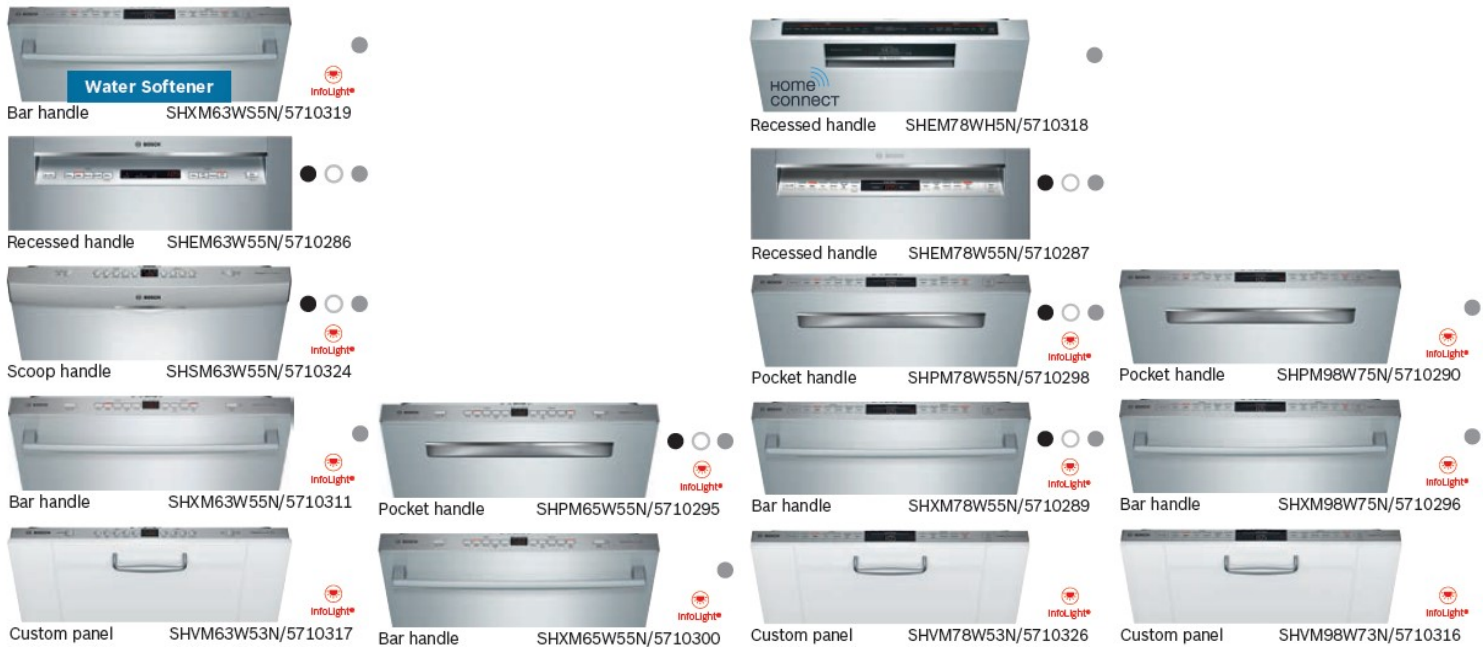

FEATURE OVERVIEW

300 Series	500 Series	800 Series	800 Series Premium
	+ Pocket Handle Design	+ Quieter	+ Quieter
	+ EasyGlide Upper Rack	EasyGlide Upper Rack	EasyGlide Upper Rack
Standard Third Rack	+ Flexible Third Rack	Flexible Third Rack	+ MyWay™ Rack
FlexSpace Tines Lower Rack	FlexSpace Tines Lower Rack	FlexSpace Tines Lower Rack	FlexSpace Tines Lower Rack
24/7 AquaStop®	24/7 AquaStop®	24/7 AquaStop®	24/7 AquaStop®
Long SilverWare Basket	Long SilverWare Basket	Long SilverWare Basket	Long SilverWare Basket
16 Place Settings	16 Place Settings	16 Place Settings	16 Place Settings
3 Step RackMatic® Adjustable System	3 Step RackMatic® Adjustable System	3 Step RackMatic® Adjustable System	3 Step RackMatic® Adjustable System
InfoLight® **	InfoLight® **	InfoLight® **	InfoLight® **
Push Button Control	Push Button Control	+ Touch Control	Touch Control
5 Cycles / 4 Options	+ 5 Cycles / 5 Options	+ 6 Cycles / 5 Options	+ 6 Cycles / 6 Options
Deeper SS tub	Deeper SS tub	Deeper SS tub	Deeper SS tub

Standard Third Rack ADA & 18" options available 44 dBA	Flexible Third Rack 44 dBA	Touch Control ADA & 18" options available 42 dBA	MyWay™ Rack 39 dBA

*Available on all models ** SHX/P/V/S Only