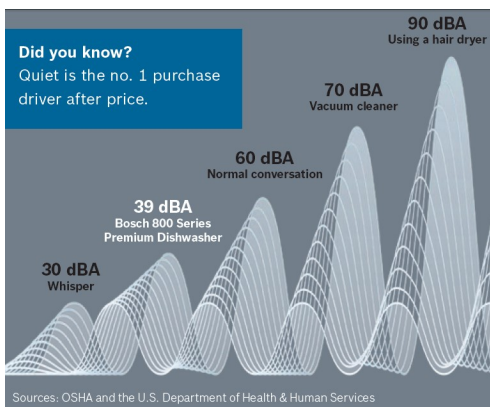

Did you know Bosch is the Quietest dishwasher brand in the U.S.

With models as low as 39 dBA, Bosch is the quietest dishwasher brand in the U.S. To reach these new heights of silence, Bosch engineers approached noise reduction from every angle, incorporating 18 unique sound-reducing technologies.

Did you know...

Every Bosch dishwasher must pass 485 stringent quality checks including running every single unit with water, before leaving our factory. You can rest assured that your dishwasher will be ready to take on whatever life throws your way.

In a rush for Bosch spec sheet? Use BSH "Text4spec" —Text a model number from your cell phone to 21432 and we'll send you a spec sheet back.

Unsure of current promotions with Bosch products? Contact your DSM for the latest programs.

Thank you for your support.