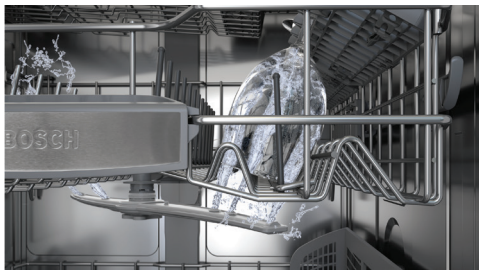

Bosch Ascenta and 100 Series – an exceptional deal of quality.

The highly rated **Bosch Ascenta and 100 Series dishwashers** provide the legendary quality and performance you expect from Bosch and were designed with you in mind.

Advanced cleaning with PrecisionWash®

With Bosch PrecisionWash®, just scrape and load. No pre-rinsing required for a beautiful clean.