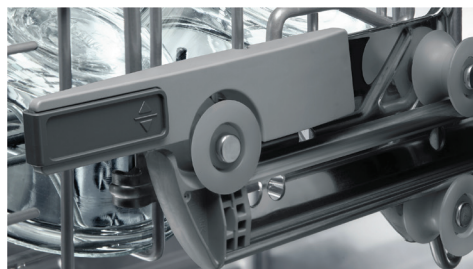

3-Level RackMatic®

RackMatic® adjustable upper rack easily adjusts to 9 different positions to allow taller items like stemware to fit, while leaving room for pots and pans below (SHXM4AY55N model only).