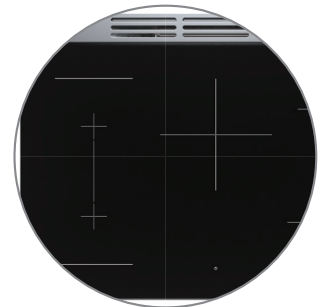

HIS8655U
36" Induction, 5 Elements
Stainless Steel

Inclined Digital Display
for easy viewing

Edge to edge glass surface is sleek and **Bosch's Most Powerful 5,500W Element** delivers maximum power (36" model)

CombiZone combines 2 induction zones into 1 larger area for greater cooking flexibility

Temperature Probe monitors roasts to your desired doneness for perfect results every time.

Dampened hinges softly guide the **QuietClose** door shut so your oven never slams shut

Allows for better heat distribution and more uniform cooking. One burner takes you from a high power double flame for boiling or searing to one small flame for precise simmering.

Easy to Install

Our easy to install range design fits any standard freestanding range cutout for a flush look (25" depth).

Temperature Probe (Dual-Fuel only)

The temperature probe measures the internal temperature of meats cooking in the oven and automatically shuts off when desired temperature is reached.

800 Series Gas Ranges