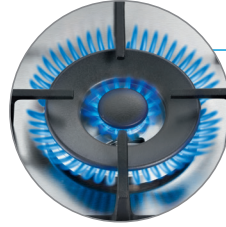

Key Features

Dishwasher-Safe Grates

With a special enameling process, the heavy-duty continuous surface grates can be easily and quickly cleaned in the dishwasher instead of by hand.

Dual-Flame Power Burner

Allows for better heat distribution and more uniform cooking. One burner takes you from a high power double flame for boiling or searing to one small flame for precise simmering.

Easy to Install

Our easy to install range design fits any standard freestanding range cutout for a flush look (25" depth).

Porcelain Enameled Surfaces

The easy-to-clean black enameled cooking surface is sturdy and resists scratches and stains.

High-Efficiency Burners

High efficiency burner technology requires less gas BTUs to achieve a faster boiling time, resulting in energy and time savings.

Temperature Probe (Dual-Fuel only)

The temperature probe measures the internal temperature of meats cooking in the oven and automatically shuts off when desired temperature is reached.

800 Series Gas Ranges