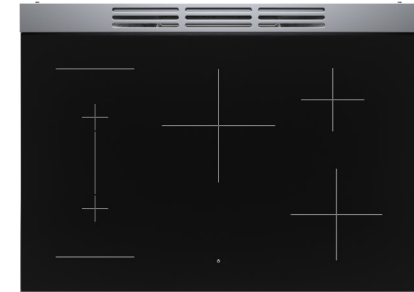

Industrial Style Ranges

— Induction —

800 Series – 30”

HIS8055U

800 Series – 36”

HIS8655U

- 4 Induction elements
- 3,700 W element when boosting
- 2 Standard oven racks
- Catalytic clean oven cavity
- 8 Cooking modes
- Temperature probe
- Sabbath mode
- Dampened door hinges
- Halogen lighting

- + 5 Induction elements
- + 5,500 W element when boosting
- + CombiZone™
- + 1 Telescopic oven rack &