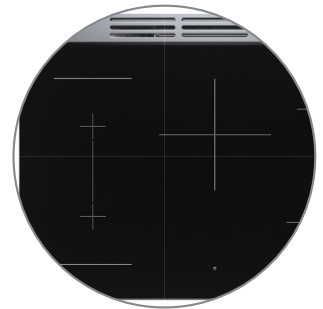

**Inclined Digital Display**  
for easy viewing

Edge to edge glass surface is sleek and **Bosch's Most Powerful 5,500W Element** delivers maximum power (36" model)

**CombiZone** combines 2 induction zones into 1 larger area for greater cooking flexibility