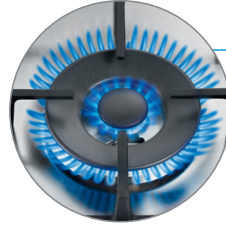

36" Induction, 5 Elements
Stainless Steel

Text
"Industrial"
to 21432
to learn more.*

Industrial-Style Ranges (Gas and Dual Fuel)

Key Features

Dishwasher-Safe Grates

With a special enameling process, the heavy-duty continuous surface grates can be easily and quickly cleaned in the dishwasher instead of by hand.

Dual-Flame Power Burner

Allows for better heat distribution and more uniform cooking. One burner takes you from a high power double flame for boiling or searing to one small flame for precise simmering.

Easy to Install

Our easy to install range design fits any standard freestanding range cutout for a flush look (25" depth).

Porcelain Enameled Surfaces

The easy-to-clean black enameled cooking surface is sturdy and resists scratches and stains.

High-Efficiency Burners

High efficiency burner technology requires less gas BTUs to achieve a faster boiling time, resulting in energy and time savings.

Temperature Probe (Dual-Fuel only)

The temperature probe measures the internal temperature of meats cooking in the oven and automatically shuts off when desired temperature is reached.