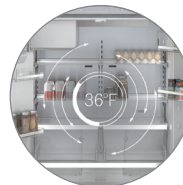

MultiAirFlow™

Evenly circulates cool fresh air to maintain consistent temperatures throughout the entire fridge cavity, including door bins and back corners. With no more warm or freezing spots, foods stay fresher – wherever you place them.