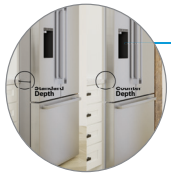

### Choose from standard or counter-depth

Our sleek, freestanding refrigerators are now available in both standard- and counter-depth. Counter-depth sits flush with the countertop for a built-in look, whereas standard-depth offers over 4 cu.ft. more space for those needing a larger capacity.