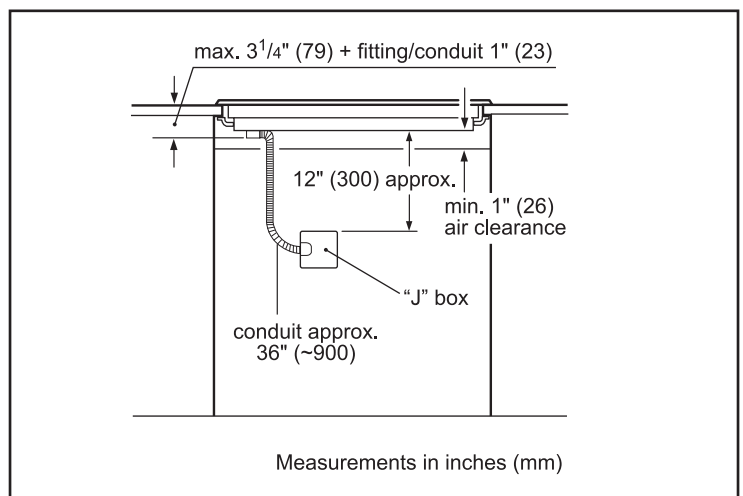

36" Induction Cooktop

Benchmark® Series – Black with Stainless Steel Frame NITP660SUC

BOSCH

Invented for life

Installation Details

Accessories: To purchase Bosch accessories, cleaners & parts please visit www.bosch-home.com/us/store or call 1-800-944-2904 (Mon to Fri 5 am to 6 pm PST, Sat 6 am to 3 pm PST).

Notes: All height, width and depth dimensions are shown in inches. BSH reserves the absolute and unrestricted right to change product materials and specifications, at any time, without notice. Consult the product's installation instructions for final dimensional data and other details prior to making cutout.

Warranties: Please see Use & Care manual or Bosch website for statement of limited warranty.

For more information on our entire line of products, go to www.bosch-home.com/us or call 1-800-944-2904

© BSH Home Appliances Corporation. All rights reserved. Bosch is a registered trademark of Robert Bosch GmbH.