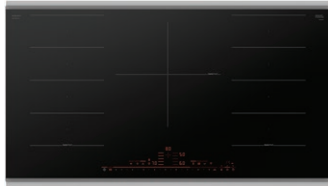

36" Induction Cooktop

Benchmark® Series – Black with Stainless Steel Frame NITP660SUC

BOSCH

Invented for life

NITP660SUC
Black with Stainless Steel Frame

Also available in:

Frameless NITP660UC

FlexInduction® cooktop allows you to place your cookware wherever you want on the flexible cooking zone.

Features & Benefits

FlexInduction® – provides even more flexibility by combining two cooking zones into one larger zone

12" dual-ring center cooking zone for large pots and pans

PowerMove™ – divides FlexInduction® into 3 preset power level zones. Simply move the cookware to change the power level

Home Connect™ – the easy way to connect your smart device with your Bosch cooktop

Element Performance

Power of Full Zone Left & Right heating element	3,300 W
Power of Full Zone Left & Right heating element (in boost)	3,600 W
Power of Front Left heating element	2,200 W
Power of Front Left heating element (in boost)	3,600 W
Power of Back Left heating element	2,200 W
Power of Back Left heating element (in boost)	3,600 W
Power of Center heating element	3,300 / 2,200 W
Power of Center heating element (in boost)	3,700 / 3,400 W
Power of Back Right heating element	2,200 W
Power of Back Right heating element (in boost)	3,600 W
Power of Front Right heating element	2,200 W
Power of Front Right heating element (in boost)	3,600 W
Burners with booster	All*