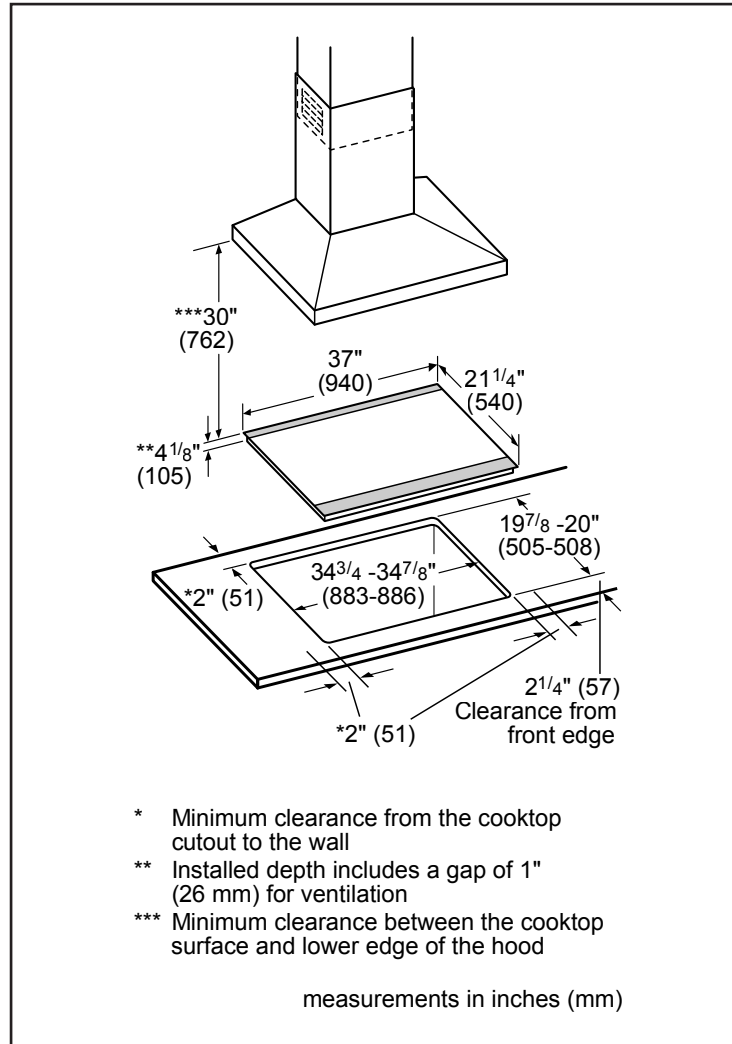

36" Induction Cooktop

Benchmark® Series – Black with Stainless Steel Frame NITP660SUC

BOSCH

Invented for life

Installation Details

Accessories: To purchase Bosch accessories, cleaners & parts please visit www.bosch-home.com/us/store or call 1-800-944-2904 (Mon to Fri 5 am to 6 pm PST, Sat 6 am to 3 pm PST).

Notes: All height, width and depth dimensions are shown in inches. BSH reserves the absolute and unrestricted right to change product materials and specifications, at any time, without notice. Consult the product's installation instructions for final dimensional data and other details prior to making cutout.

Warranties: Please see Use & Care manual or Bosch website for statement of limited warranty.

For more information on our entire line of products, go to www.bosch-home.com/us or call 1-800-944-2904

© BSH Home Appliances Corporation. All rights reserved. Bosch is a registered trademark of Robert Bosch GmbH.