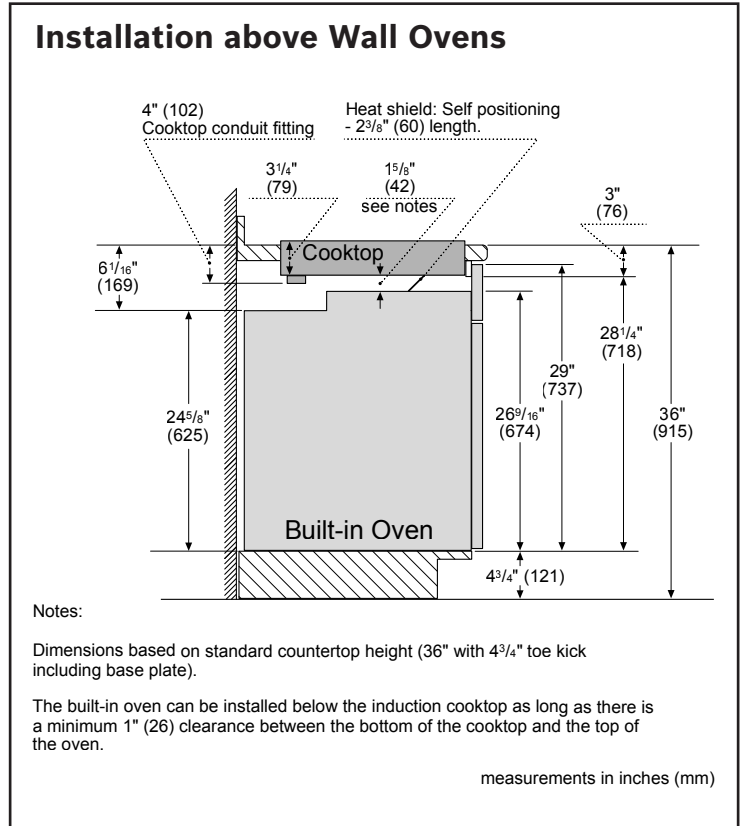

36" Induction Cooktop

Benchmark® Series – Black with Stainless Steel Frame NITP660SUC

BOSCH

Invented for life

Installation Details

Accessories: To purchase Bosch accessories, cleaners & parts please visit www.bosch-home.com/us/store or call 1-800-944-2904 (Mon to Fri 5 am to 6 pm PST, Sat 6 am to 3 pm PST).

Notes: All height, width and depth dimensions are shown in inches. BSH reserves the absolute and unrestricted right to change product materials and specifications, at any time, without notice. Consult the product's installation instructions for final dimensional data and other details prior to making cutout.