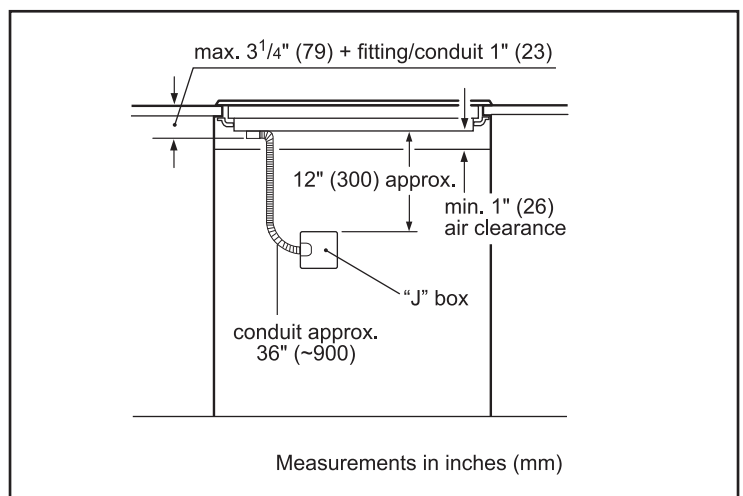

36" Induction Cooktop

800 Series – Black with Stainless Steel Frame NIT8660SUC

BOSCH

Invented for life

Installation Details

Accessories: To purchase Bosch accessories, cleaners & parts please visit www.bosch-home.com/us/store or call 1-800-944-2904 (Mon to Fri 5 am to 6 pm PST, Sat 6 am to 3 pm PST).

Notes: All height, width and depth dimensions are shown in inches. BSH reserves the absolute and unrestricted right to change product materials and specifications, at any time, without notice. Consult the product's installation instructions for final dimensional data and other details prior to making cutout.

Warranties: Please see Use & Care manual or Bosch website for statement of limited warranty.

For more information on our entire line of products, go to www.bosch-home.com/us or call 1-800-944-2904

© BSH Home Appliances Corporation. All rights reserved. Bosch is a registered trademark of Robert Bosch GmbH.