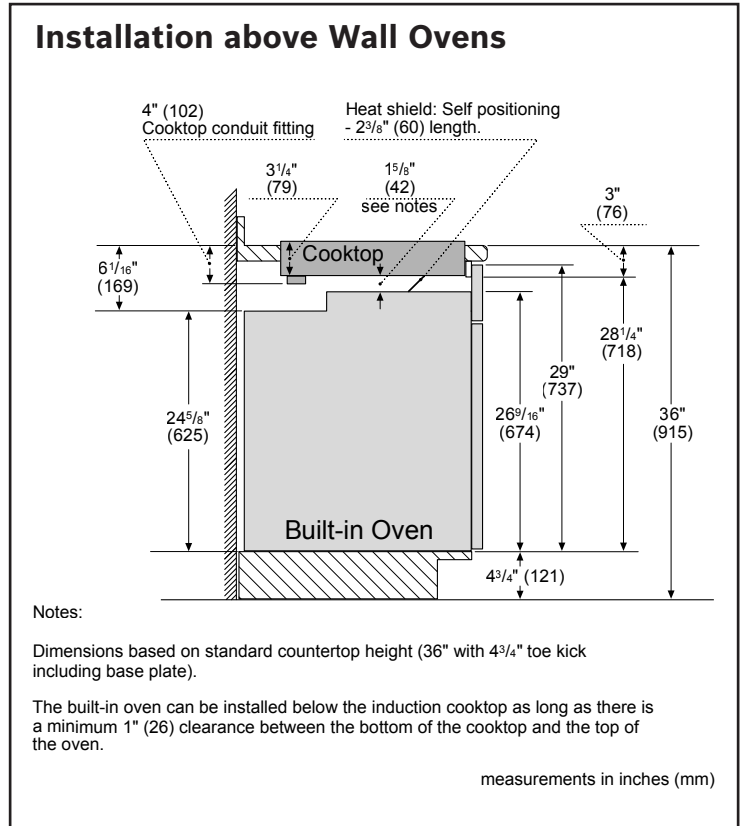

Notes: All height, width and depth dimensions are shown in inches. BSH reserves the absolute and unrestricted right to change product materials and specifications, at any time, without notice. Consult the product's installation instructions for final dimensional data and other details prior to making cutout.

36" Induction Cooktop

800 Series – Black with Stainless Steel Frame NIT8660SUC

BOSCH

Invented for life

Installation Details

Accessories: To purchase Bosch accessories, cleaners & parts please visit www.bosch-home.com/us/store or call 1-800-944-2904 (Mon to Fri 5 am to 6 pm PST, Sat 6 am to 3 pm PST).