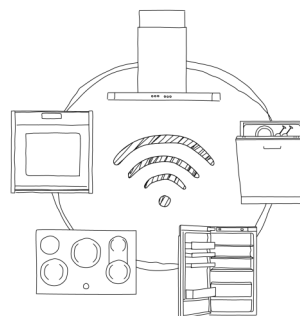

- **Hidden Controls**

Tucked away inside to avoid accidental changes

- **Wide Gallon Door Bins**

Featured on both sets of doors for practical organization

- **Black Stainless Steel**

Finish guards against scratches & fingerprints and cleans up with just a damp cloth

- **MultiAirFlow™**

Evenly circulates air from corner to corner to keep food fresh regardless of placement

### Connected Refrigeration

Receive open door notifications or remotely connect with a servicer with remote diagnostics.