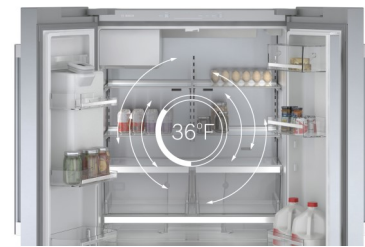

### VitaFreshPlus™

Two drawers provide ample storage and offer independent humidity controls creating the optimal environment for fruits and vegetables.

- **AirFresh® Filter**

Absorbs odors and is designed to last the life of the unit

- **Hidden Controls**

Tucked away inside to avoid accidental changes

- **Wide Gallon Door Bins**

Featured on both sets of doors for practical organization

- **Black Stainless Steel**

Finish guards against scratches & fingerprints and cleans up with just a damp cloth

- **MultiAirFlow™**

Evenly circulates air from corner to corner to keep food fresh regardless of placement