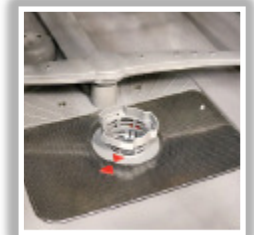

Triple Filtration Filter

With multiple layers of high quality grade mesh, our filtration system effectively filters out food particles, eliminating the need for a noisy disposal.