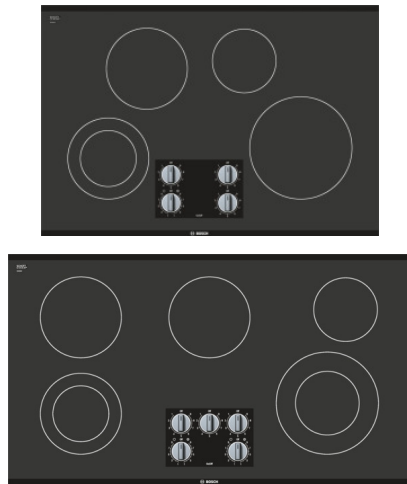

Gas Cooktops

500 Series

NGM5056UC – 30"
NGM5656UC – 36"

800 Series

NGM8056UC – 30"
NGM8656UC – 36"

- 16K max. BTU performance
- OptiSim[®] burner
- Black metal knobs
- LP kit included
- Automatic burner re-ignition

- + 19K max. BTU performance
- + 5 Burners on 30"
- + 1 Burner indicator light
- + Stainless steel knobs

Black with BSS Knobs:

NGM8046UC – 30"

NGM8646UC – 36"

Electric Cooktops

500 Series

NEM5066UC – 30”
NEM5666UC – 36”

800 Series

NET8068UC / NET8068SUC* – 30”
NET8668UC / NET8668SUC* – 36”

- Stainless steel color knobs (PBT)
- Dual ring element (2 on 36”)
- Heat indicator
- 9” – 2500 W element
- Frameless design

- + PreciseSelect® touch controls
- + True bridge element
- + 9” – 3600 W dual ring element
- + Countdown element shut off timers
- + SpeedBoost®
- + Framed or Frameless design options