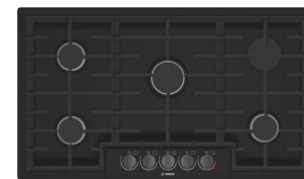

Gas Cooktops

500 Series

NGM5056UC – 30"
NGM5656UC – 36"

800 Series

NGM8056UC – 30"
NGM8656UC – 36"

- 16K max. BTU performance
- OptiSim[®] burner
- Black metal knobs
- LP kit included
- Automatic burner re-ignition

- + 19K max. BTU performance
- + 5 Burners on 30"
- + 1 Burner indicator light
- + Stainless steel knobs

Black with BSS Knobs:

NGM8046UC – 30"

NGM8646UC – 36"

Electric Cooktops

500 Series

NEM5066UC – 30”
NEM5666UC – 36”

800 Series

NET8068UC / NET8068SUC* – 30”
NET8668UC / NET8668SUC* – 36”

- Stainless steel color knobs (PBT)
- Dual ring element (2 on 36”)
- Heat indicator
- 9” – 2500 W element
- Frameless design

- + PreciseSelect® touch controls
- + True bridge element
- + 9” – 3600 W dual ring element
- + Countdown element shut off timers
- + SpeedBoost®
- + Framed or Frameless design options

* Model numbers with an S indicate Framed design

24" Cooktops

Gas – 500 Series

NGM5456UC – 24"

- 11,500 max BTU performance
- Automatic burner re-ignition
- Cast iron, continuous grates
- Stainless steel knobs
- LP kit included
- ADA compliant
- Approved for installation over 24" wall ovens and **all** Bosch Speed Ovens