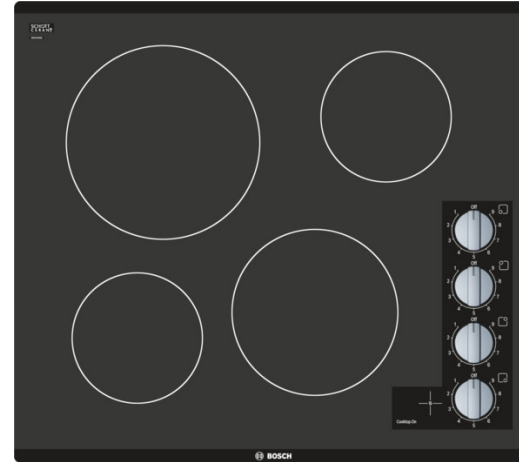

Electric – 500 Series

NEM5466UC – 24"

- 8" – 2200 W element
- 6" – 1850 W element
- Residual heat indicator
- Stainless steel color knobs (PBT)