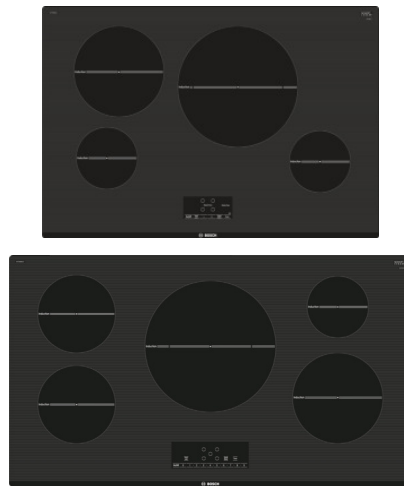

Gas Cooktops

500 Series

NGM5056UC – 30"
NGM5656UC – 36"

800 Series

NGM8056UC – 30"
NGM8656UC – 36"

- 16K max. BTU performance
- OptiSim[®] burner
- Black metal knobs
- LP kit included
- Automatic burner re-ignition

- + 19K max. BTU performance
- + 5 Burners on 30"
- + 1 Burner indicator light
- + Stainless steel knobs

Black with BSS Knobs:

NGM8046UC – 30"

NGM8646UC – 36"

Electric Cooktops

500 Series

NEM5066UC – 30”
NEM5666UC – 36”

800 Series

NET8068UC / NET8068SUC* – 30”
NET8668UC / NET8668SUC* – 36”

- Stainless steel color knobs (PBT)
- Dual ring element (2 on 36”)
- Heat indicator
- 9” – 2500 W element
- Frameless design

- + PreciseSelect® touch controls
- + True bridge element
- + 9” – 3600 W dual ring element
- + Countdown element shut off timers
- + SpeedBoost®
- + Framed or Frameless design options

* Model numbers NET8068SUC and NET8668SUC indicate Framed design

Induction Cooktops

500 Series

NIT5068UC – 30”

NIT5668UC – 36”

800 Series

NIT8068UC / NIT8068SUC* – 30”

NIT8668UC / NIT8668SUC* – 36”