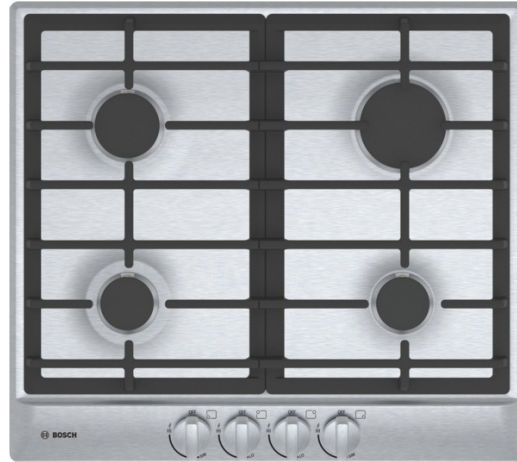

Gas Cooktops

500 Series

NGM5056UC – 30"
NGM5656UC – 36"

800 Series

NGM8056UC – 30"
NGM8656UC – 36"

- 16K max. BTU performance
- OptiSim[®] burner
- Black metal knobs
- LP kit included
- Automatic burner re-ignition

- + 19K max. BTU performance
- + 5 Burners on 30"
- + 1 Burner indicator light
- + Stainless steel knobs

Black with BSS Knobs:

NGM8046UC – 30"

NGM8646UC – 36"

Electric Cooktops

500 Series

NEM5066UC – 30”
NEM5666UC – 36”

* Model numbers with an S indicate Framed design

24" Cooktops

Gas – 500 Series

NGM5456UC – 24"

- 11,500 max BTU performance
- Automatic burner re-ignition
- Cast iron, continuous grates
- Stainless steel knobs
- LP kit included
- ADA compliant
- Approved for installation over 24" wall ovens and **all** Bosch Speed Ovens