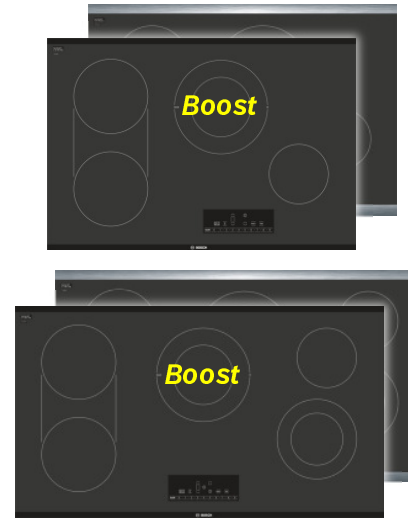

Gas Cooktops

500 Series

NGM5056UC – 30"
NGM5656UC – 36"

800 Series

NGM8056UC – 30"
NGM8656UC – 36"

- 16K max. BTU performance
- OptiSim[®] burner
- Black metal knobs
- LP kit included
- Automatic burner re-ignition

- + 19K max. BTU performance
- + 5 Burners on 30"
- + 1 Burner indicator light
- + Stainless steel knobs

Black with BSS Knobs:

NGM8046UC – 30"

NGM8646UC – 36"

Electric Cooktops

500 Series

NEM5066UC – 30”
NEM5666UC – 36”

800 Series

NET8068UC / NET8068SUC* – 30”
NET8668UC / NET8668SUC* – 36”

- Stainless steel color knobs (PBT)
- Dual ring element (2 on 36”)
- Heat indicator
- 9” – 2500 W element
- Frameless design

- + PreciseSelect® touch controls
- + True bridge element
- + 9” – 3600 W dual ring element
- + Countdown element shut off timers
- + SpeedBoost®
- + Framed or Frameless design options