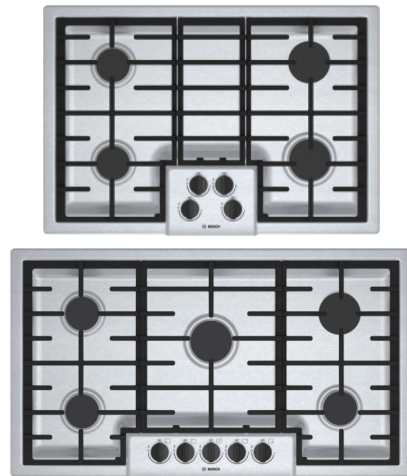

Gas Cooktops

500 Series

NGM5056UC – 30"
NGM5656UC – 36"

800 Series

NGM8056UC – 30"
NGM8656UC – 36"

- 16K max. BTU performance
- OptiSim[®] burner
- Black metal knobs
- LP kit included
- Automatic burner re-ignition

- + 19K max. BTU performance
- + 5 Burners on 30"
- + 1 Burner indicator light
- + Stainless steel knobs

Black with BSS Knobs:

NGM8046UC – 30"

NGM8646UC – 36"

Electric Cooktops

500 Series

NEM5066UC – 30”
NEM5666UC – 36”

800 Series

NET8068UC / NET8068SUC* – 30”
NET8668UC / NET8668SUC* – 36”

- Stainless steel color knobs (PBT)
- Dual ring element (2 on 36”)
- Heat indicator
- 9” – 2500 W element
- Frameless design

- + PreciseSelect® touch controls
- + True bridge element
- + 9” – 3600 W dual ring element
- + Countdown element shut off timers
- + SpeedBoost®
- + Framed or Frameless design options

* Model numbers with an S indicate Framed design

24" Cooktops

Gas – 500 Series

NGM5456UC – 24"

- 11,500 max BTU performance
- Automatic burner re-ignition
- Cast iron, continuous grates
- Stainless steel knobs
- LP kit included
- ADA compliant
- Approved for installation over 24" wall ovens and **all** Bosch Speed Ovens