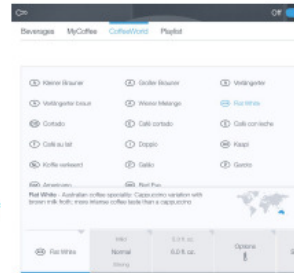

Open up a world of possibilities.

The Home Connect™ app expands functionality beyond what can be done on the user interface. Explore additional drinks with CoffeeWorld or make a Playlist of guests' drink selections!

Ease of Use

- **Color Touchscreen**
- **10 Pre-programed drinks**
 - Coffee
 - Ristretto
 - Espresso
 - Espresso Macchiato
 - Latte Macchiato
 - Caffe Latte
 - Cappuccino
 - Milk Froth
 - Warm Milk
 - Hot Water
- **'My Favorites' saves 8 custom drinks**
- **'Double Dispensing' brews 2 cups at once**
Adjustable cup sizes and the ability to brew 2 identical drinks simultaneously
- **Steams milk automatically**
The double wall insulated canister holds 17oz of milk and the unit warns you if it's left in the machine

Home Connect

- **Coffee World**
Expanded assortment of drinks from around the world
- **Playlist**
Create a list of 20 customized drinks and send it to the appliance to brew one drink after another
- **Videos & Tips**
Filled with use & care videos and tips to get the most out of the machine, as well as educational information about sourcing coffee beans and different types of drinks
- **Notifications**
 - Empty drip trays
 - Low water level
 - Refill coffee beans
 - Remove milk canister
 - Cleaning required