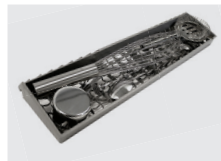

Utility Rack

Making space for those hard to place items and opening up precious space in the upper rack for all your washing needs.