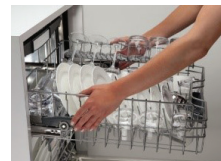

Precision Spray Arms

Specially engineered and laser cut, our precision spray arms aim water directly at the dishes to produce more efficient cleaning and a quieter performance.

Triple Filtration Filter

With multiple layers of high quality grade mesh, our filtration system effectively filters out food particles, eliminating the need for a noisy disposal.

SHEM3AY5(2/5/6)N

Anti Fingerprint Stainless Steel

Providing the ultimate exterior protection against fingerprints, dirt, and smudges.

Utility Rack

Making space for those hard to place items and opening up precious space in the upper rack for all your washing needs.

Specialized Cycles & Options

Providing you even more cycles and options for every kind of clean – introducing Speed60™ with a 1 hour wash and dry.

SHXM4AY5(2/5/6)N

3rd Rack

Our 3rd rack provides 30% more loading area while it's V-shape leaves room below for tall items in the upper rack.

3-Level RackMatic

Easily adjust to three heights and nine rack positions, allowing taller items to fit in the middle or larger pieces in the lower rack.

Infolight®

Quiet you can see – Infolight projects a red beam on the floor to signal that a cycle is running, and turns off when your dishes are done.