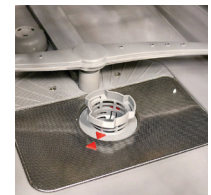

Precision Spray Arms

Specially engineered and laser cut, our precision spray arms aim water directly at the dishes to produce more efficient cleaning and a quieter performance.

Triple Filtration Filter

With multiple layers of high quality grade mesh, our filtration system effectively filters out food particles, eliminating the need for a noisy disposal.