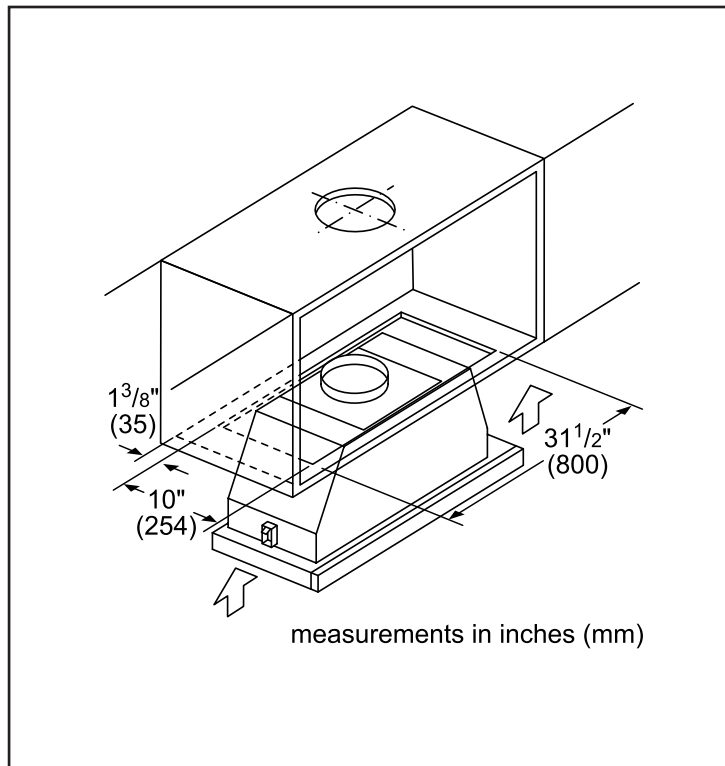

Notes: All height, width and depth dimensions are shown in inches. BSH reserves the absolute and unrestricted right to change product materials and specifications, at any time, without notice. Consult the product's installation instructions for final dimensional data and other details prior to making cutout. Applicable product warranty can be found in accompanying product literature or you may contact your account manager for further details.

05/17

36" Pull-Out Hood

500 Series – Stainless Steel HUI56551UC

BOSCH

Invented for life

Installation Details

For help and assistance with Bosch accessories please visit: www.bosch-eshop.com/eshop/bosch/us or call 1-800-944-2904 Mon-Fri 5am to 6pm PST Sat 6am to 3pm PST