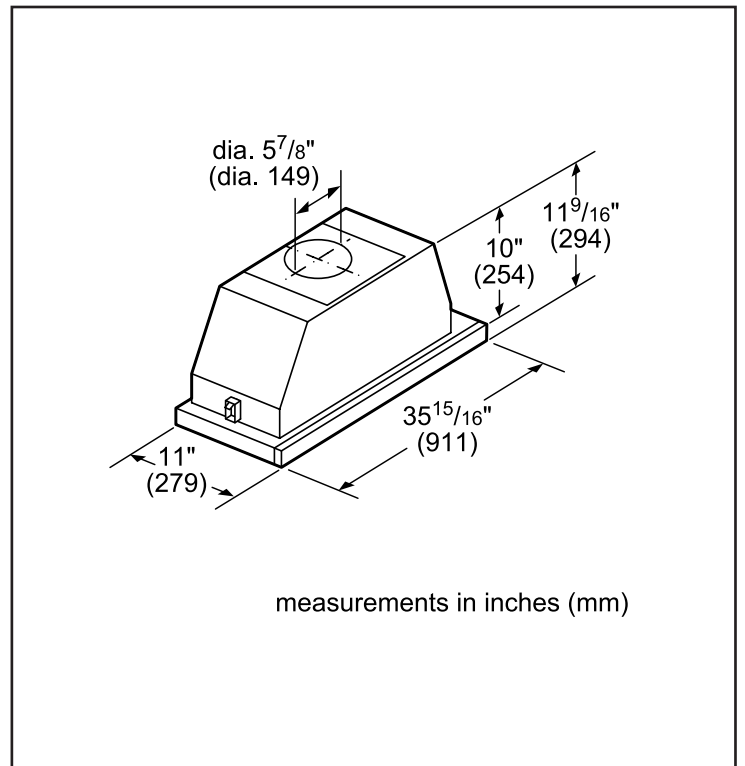

Technical Details

| | |
|-------------------------|---------|
| Volts (V) | 120 V |
| Frequency (Hz) | 60 Hz |
| Plug type | No plug |
| Power cord length (in.) | 50" |

Dimensions & Weight

| | |
|---|--------------------------|
| Overall appliance dimensions (width of canopy included) (HxWxD) (in.) | 11 9/16" x 35 7/8" x 11" |
| Required distance above cooktop/range cooking surface | 24" Electric / 30" Gas |
| Diameter of air duct (in.) top | 6" |
| Diameter of air duct (in.) back | 6" |
| Net weight (lbs) | 32.5 lbs |

Notes: All height, width and depth dimensions are shown in inches. BSH reserves the absolute and unrestricted right to change product materials and specifications, at any time, without notice. Consult the product's installation instructions for final dimensional data and other details prior to making cutout. Applicable product warranty can be found in accompanying product literature or you may contact your account manager for further details.

05/17

36" Pull-Out Hood

500 Series – Stainless Steel HUI56551UC

BOSCH

Invented for life

Installation Details

For help and assistance with Bosch accessories please visit: www.bosch-eshop.com/eshop/bosch/us or call 1-800-944-2904 Mon-Fri 5am to 6pm PST Sat 6am to 3pm PST