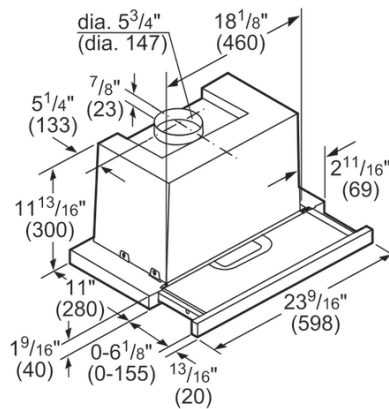

Notes: All height, width and depth dimensions are shown in inches. BSH reserves the absolute and unrestricted right to change product materials and specifications, at any time, without notice. Consult the product's installation instructions for final dimensional data and other details prior to making cutout. Applicable product warranty can be found in accompanying product literature or you may contact your account manager for further details.

# 24" Pull-Out Hood

500 Series – Stainless Steel HUI54451UC

**BOSCH**

Invented for life

## Installation Details

Measurements in inches (mm)

For help and assistance with Bosch accessories please visit: [www.bosch-eshop.com/eshop/bosch/us](http://www.bosch-eshop.com/eshop/bosch/us) or call 1-800-944-2904 Mon-Fri 5am to 6pm PST Sat 6am to 3pm PST