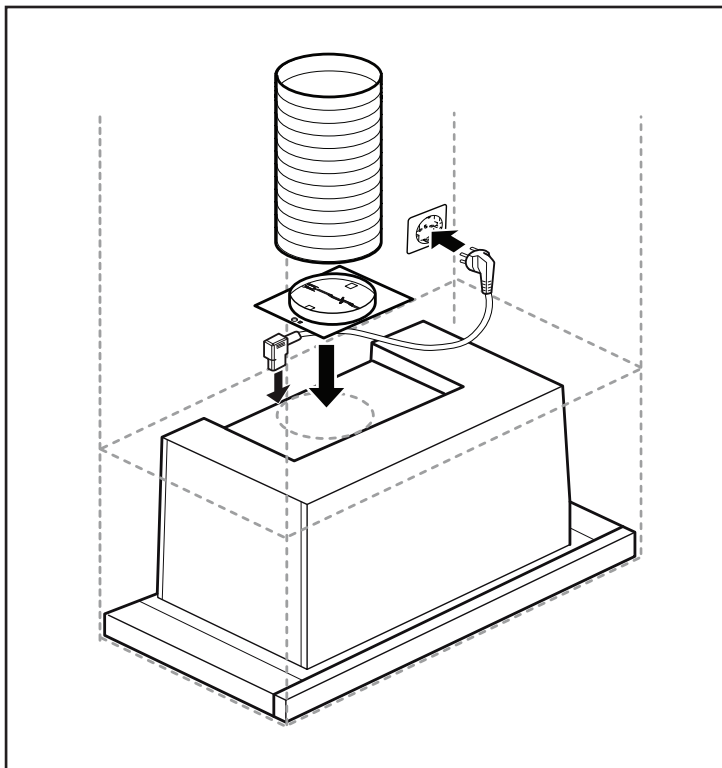

For help and assistance with Bosch accessories please visit: www.bosch-eshop.com/eshop/bosch/us or call 1-800-944-2904 Mon-Fri 5am to 6pm PST Sat 6am to 3pm PST

Notes: All height, width and depth dimensions are shown in inches. BSH reserves the absolute and unrestricted right to change product materials and specifications, at any time, without notice. Consult the product's installation instructions for final dimensional data and other details prior to making cutout. Applicable product warranty can be found in accompanying product literature or you may contact your account manager for further details.

Warranties: Bosch warrants that the Product is free from defects in materials and workmanship for a period of three hundred and sixty-five (365) days from the date of purchase. The foregoing timeline begins to run upon the date of purchase, and shall not be stalled, tolled, extended, or suspended, for any reason whatsoever. This Product is also warranted to be free from cosmetic defects in material and workmanship (such as scratches of stainless steel, paint/porcelain blemishes, chip, dents, or other damage) to the finish of the Product, for a period of thirty (30) days from the date of purchase or closing date for new construction. This cosmetic warranty excludes slight color variations due to inherent differences in painted and porcelain parts, as well as differences caused by kitchen lighting, product location, or other similar factors. This cosmetic warranty specifically excludes any display, floor, "As Is", or "B" stock appliances.

For more information on our entire line of products, go to www.bosch-home.com/us or call 1-800-944-2904

© BSH Home Appliances Corporation. All rights reserved. Bosch is a registered trademark of Robert Bosch GmbH.