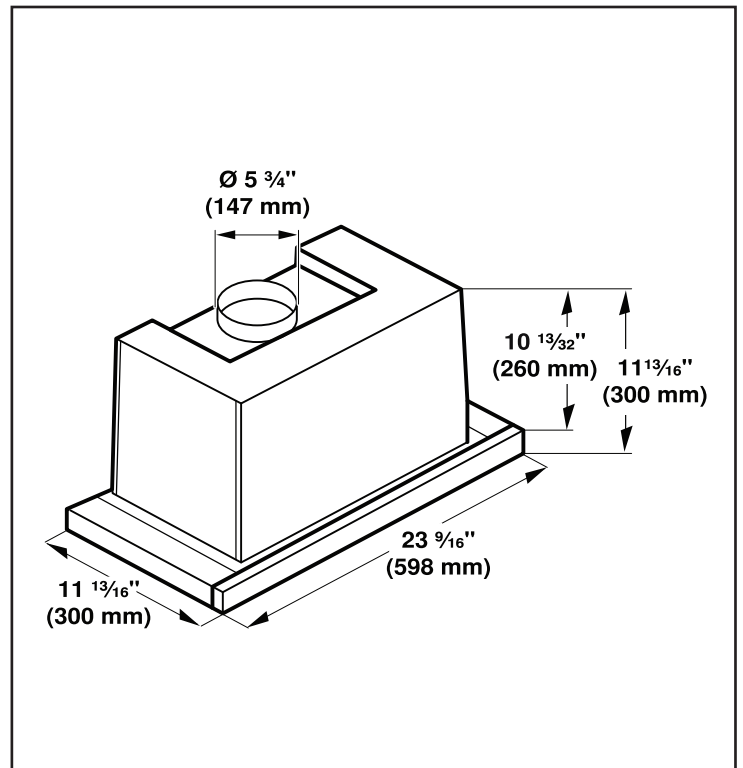

For help and assistance with Bosch accessories please visit: www.bosch-eshop.com/eshop/bosch/us or call 1-800-944-2904 Mon-Fri 5am to 6pm PST Sat 6am to 3pm PST

Notes: All height, width and depth dimensions are shown in inches. BSH reserves the absolute and unrestricted right to change product materials and specifications, at any time, without notice. Consult the product's installation instructions for final dimensional data and other details prior to making cutout. Applicable product warranty can be found in accompanying product literature or you may contact your account manager for further details.

Warranties: Bosch warrants that the Product is free from defects in materials and workmanship for a period of three hundred and sixty-five (365) days from the date of purchase. The foregoing timeline begins to run upon the date of purchase, and shall not be stalled, tolled, extended, or suspended, for any reason whatsoever. This Product is also warranted to be free from cosmetic defects in material and workmanship (such as scratches of stainless steel, paint/porcelain blemishes, chip, dents, or other damage) to the finish of the Product, for a period of thirty (30) days from the date of purchase or closing date for new construction. This cosmetic warranty excludes slight color variations due to inherent differences in painted and porcelain parts, as well as differences caused by kitchen lighting, product location, or other similar factors. This cosmetic warranty specifically excludes any display, floor, "As Is", or "B" stock appliances.

For more information on our entire line of products, go to www.bosch-home.com/us or call 1-800-944-2904

© BSH Home Appliances Corporation. All rights reserved. Bosch is a registered trademark of Robert Bosch GmbH.