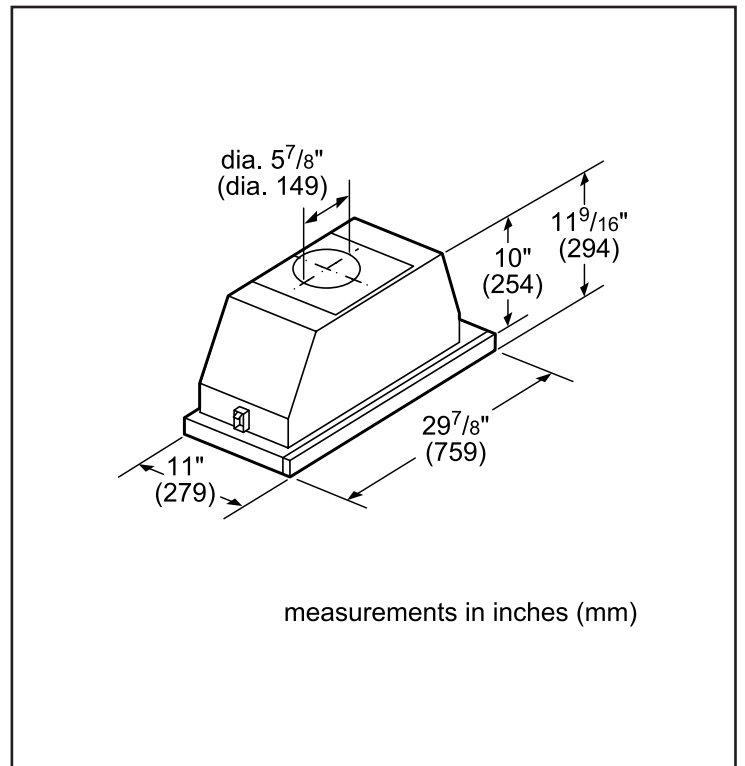

Technical Details

Volts (V)	120 V
Frequency (Hz)	60 Hz
Plug type	No plug
Power cord length (in.)	50"

Dimensions & Weight

Overall appliance dimensions (width of canopy included) (HxWxD) (in.)	11 9/16" x 29 7/8" x 11"
Required distance above cooktop/range cooking surface	24" Electric / 30" Gas
Diameter of air duct (in.) top	6"
Diameter of air duct (in.) back	6"
Net weight (lbs)	26 lbs

Notes: All height, width and depth dimensions are shown in inches. BSH reserves the absolute and unrestricted right to change product materials and specifications, at any time, without notice. Consult the product's installation instructions for final dimensional data and other details prior to making cutout. Applicable product warranty can be found in accompanying product literature or you may contact your account manager for further details.

05/17

30" Pull-Out Hood

500 Series – Stainless Steel HUI50351UC

BOSCH

Invented for life

Installation Details

For help and assistance with Bosch accessories please visit: www.bosch-eshop.com/eshop/bosch/us or call 1-800-944-2904 Mon-Fri 5am to 6pm PST Sat 6am to 3pm PST