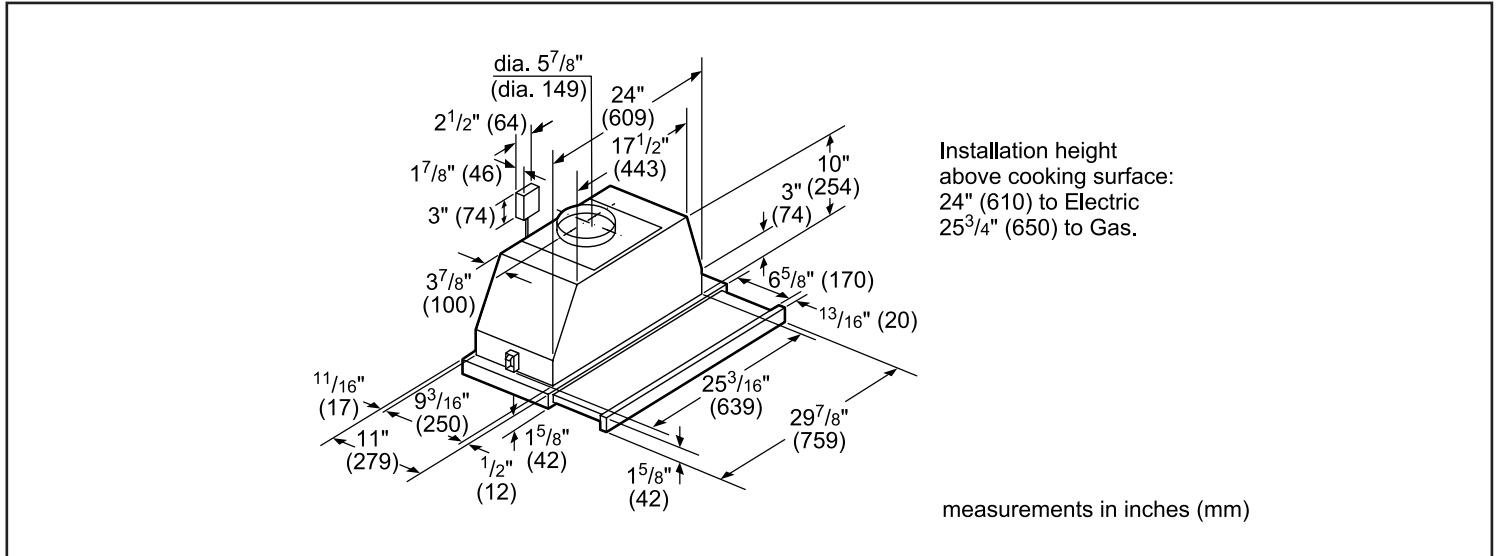

30" Pull-Out Hood

500 Series – Stainless Steel HUI50351UC

BOSCH

Invented for life

Installation Details

For help and assistance with Bosch accessories please visit: www.bosch-eshop.com/eshop/bosch/us or call 1-800-944-2904 Mon-Fri 5am to 6pm PST Sat 6am to 3pm PST

Notes: All height, width and depth dimensions are shown in inches. BSH reserves the absolute and unrestricted right to change product materials and specifications, at any time, without notice. Consult the product's installation instructions for final dimensional data and other details prior to making cutout. Applicable product warranty can be found in accompanying product literature or you may contact your account manager for further details.

Warranties: Bosch warrants that the Product is free from defects in materials and workmanship for a period of three hundred and sixty-five (365) days from the date of purchase. The foregoing timeline begins to run upon the date of purchase, and shall not be stalled, tolled, extended, or suspended, for any reason whatsoever. This Product is also warranted to be free from cosmetic defects in material and workmanship (such as scratches of stainless steel, paint/porcelain blemishes, chip, dents, or other damage) to the finish of the Product, for a period of thirty (30) days from the date of purchase or closing date for new construction. This cosmetic warranty excludes slight color variations due to inherent differences in painted and porcelain parts, as well as differences caused by kitchen lighting, product location, or other similar factors. This cosmetic warranty specifically excludes any display, floor, "As Is", or "B" stock appliances.

For more information on our entire line of products, go to www.bosch-home.com/us or call 1-800-944-2904

© BSH Home Appliances Corporation. All rights reserved. Bosch is a registered trademark of Robert Bosch GmbH.