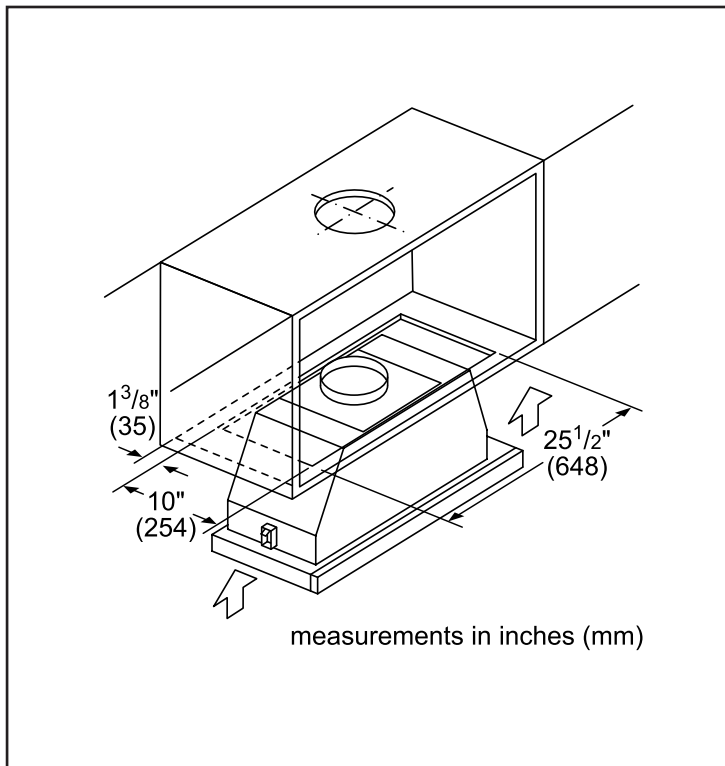

Technical Details

Volts (V)	120 V
Frequency (Hz)	60 Hz
Plug type	No plug
Power cord length (in.)	50"

Dimensions & Weight

Overall appliance dimensions (width of canopy included) (HxWxD) (in.)	11 9/16" x 29 7/8" x 11"
Required distance above cooktop/range cooking surface	24" Electric / 30" Gas
Diameter of air duct (in.) top	6"
Diameter of air duct (in.) back	6"
Net weight (lbs)	26 lbs

Notes: All height, width and depth dimensions are shown in inches. BSH reserves the absolute and unrestricted right to change product materials and specifications, at any time, without notice. Consult the product's installation instructions for final dimensional data and other details prior to making cutout. Applicable product warranty can be found in accompanying product literature or you may contact your account manager for further details.

05/17

30" Pull-Out Hood

500 Series – Stainless Steel HUI50351UC

BOSCH

Invented for life

Installation Details

For help and assistance with Bosch accessories please visit: www.bosch-eshop.com/eshop/bosch/us or call 1-800-944-2904 Mon-Fri 5am to 6pm PST Sat 6am to 3pm PST