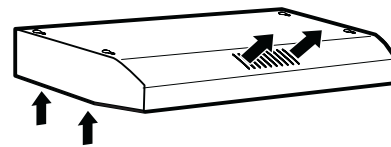

Recirculating (non vented ductless)

For help and assistance with Bosch accessories please visit: www.bosch-eshop.com/eshop/bosch/us or call 1-800-944-2904 Mon-Fri 5am to 6pm PST Sat 6am to 3pm PST

Notes: All height, width and depth dimensions are shown in inches. BSH reserves the absolute and unrestricted right to change product materials and specifications, at any time, without notice. Consult the product's installation instructions for final dimensional data and other details prior to making cutout. Applicable product warranty can be found in accompanying product literature or you may contact your account manager for further details.

Warranties: Bosch warrants that the Product is free from defects in materials and workmanship for a period of three hundred and sixty-five (365) days from the date of purchase. The foregoing timeline begins to run upon the date of purchase, and shall not be stalled, tolled, extended, or suspended, for any reason whatsoever. This Product is also warranted to be free from cosmetic defects in material and workmanship (such as scratches of stainless steel, paint/porcelain blemishes, chip, dents, or other damage) to the finish of the Product, for a period of thirty (30) days from the date of purchase or closing date for new construction. This cosmetic warranty excludes slight color variations due to inherent differences in painted and porcelain parts, as well as differences caused by kitchen lighting, product location, or other similar factors. This cosmetic warranty specifically excludes any display, floor, "As Is", or "B" stock appliances.

For more information on our entire line of products, go to www.bosch-home.com/us or call 1-800-944-2904

© BSH Home Appliances Corporation. All rights reserved. Bosch is a registered trademark of Robert Bosch GmbH.