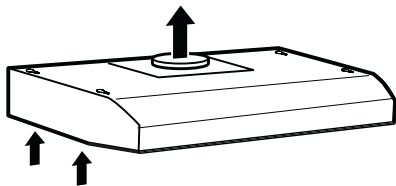

36" Undercabinet Hood

500 Series – Stainless Steel DUH36252UC

BOSCH
Invented for life

Installation Details

Dimensions in inches

Vertical discharge:

Use a rectangular duct 3 1/4" x 10".....

...or use a round 7" duct