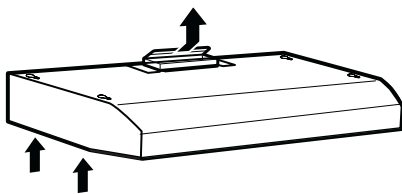

36" Undercabinet Hood

500 Series – Stainless Steel DUH36252UC

BOSCH
Invented for life

Installation Details

Dimensions in inches

Vertical discharge:

Use a rectangular duct 3 1/4" x 10".....

...or use a round 7" duct